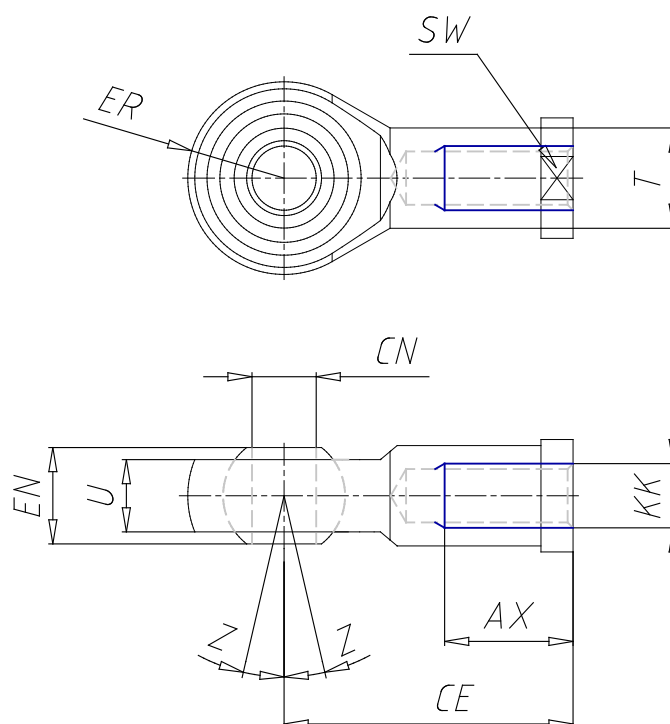

Swivell ball joint - Mod. GA - 94/90

Product code: GA-94-20

Datasheet creation date: 07/03/2025 15:53

Check the most updated document online [click here](#)

■ TECHNICAL DATA

| | |
|------|----------|
| Mod. | GA-94-20 |
|------|----------|

Swivell ball joint - Mod. GA - 94/90

Product code: GA-94-20

DIMENSIONS

| | |
|---------------------|----------|
| Ø CN H7 (mm) | 8 |
| U (mm) | 9.0 |
| EN (mm) | 12 |
| ER (mm) | 12 |
| AX (mm) | 16 |
| CE (mm) | 36 |
| KK | M 8x1.25 |
| T (mm) | 12.5 |
| Z (°) | 6.5 |
| SW (mm) | 14 |