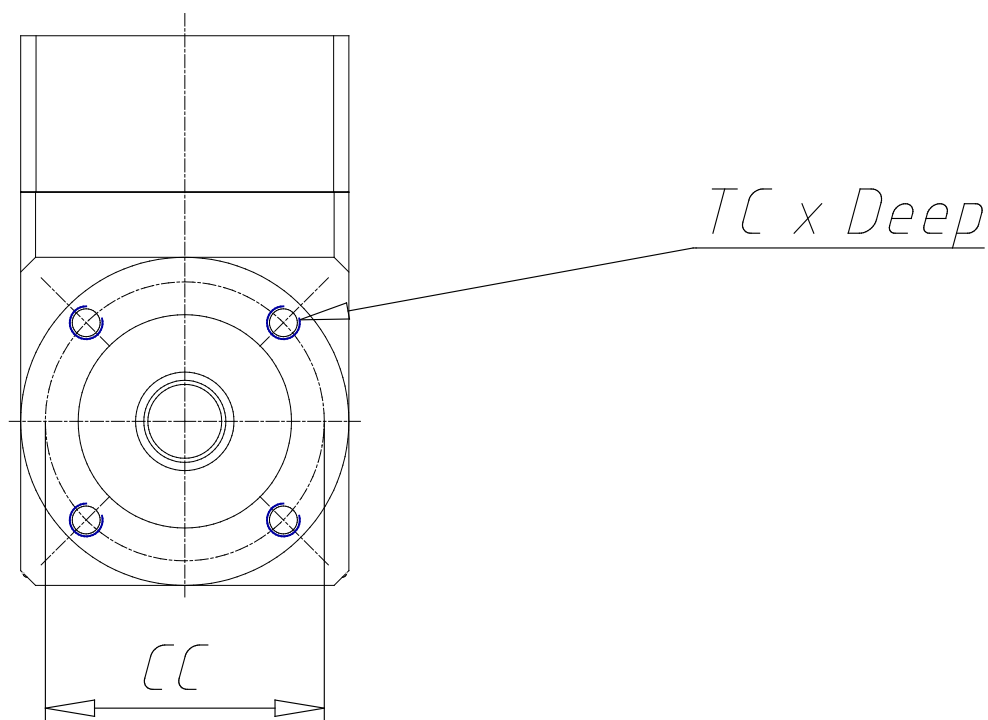

## Planetary gear orthogonal - Mod. GB A

Product code: GB-040-03-A-0024

Datasheet creation date: 07/03/2025 14:31

Check the most updated document online [click here](#)

### TECHNICAL DATA

Mod.	GB-040-03-A-0024
BACKLASH	<21'

## Planetary gear orthogonal - Mod. GB A

Product code: GB-040-03-A-0024

### DIMENSIONS

DS (mm)	10
LS (mm)	26
DC (mm)	26
LC (mm)	2
CC (mm)	34
TC x Depth	M4 x 6
EA (mm)	84
EB (mm)	60
EC (mm)	63.0
DG (mm)	40
DM (mm)	8
CM (mm)	66.7
TM x Depth	M4 x 7
Weight (kg)	0.51