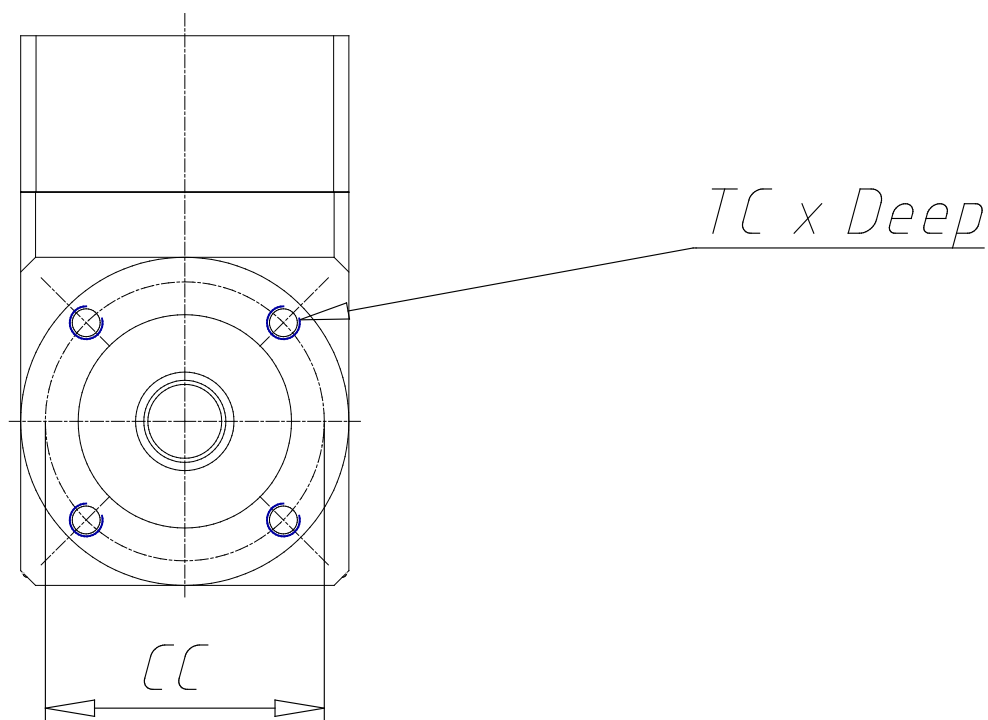

Planetary gear orthogonal - Mod. GB A

Product code: GB-040-03-A-0100

Datasheet creation date: 07/03/2025 15:37

Check the most updated document online [click here](#)

TECHNICAL DATA

Mod.	GB-040-03-A-0100
BACKLASH	<21'

Planetary gear orthogonal - Mod. GB A

Product code: GB-040-03-A-0100

DIMENSIONS

DS (mm)	10
LS (mm)	26
DC (mm)	26
LC (mm)	2
CC (mm)	34
TC x Depth	M4 x 6
EA (mm)	84
EB (mm)	40
EC (mm)	67.0
DG (mm)	40
DM (mm)	8
CM (mm)	45.0
TM x Depth	M3 x 7
Weight (kg)	0.51