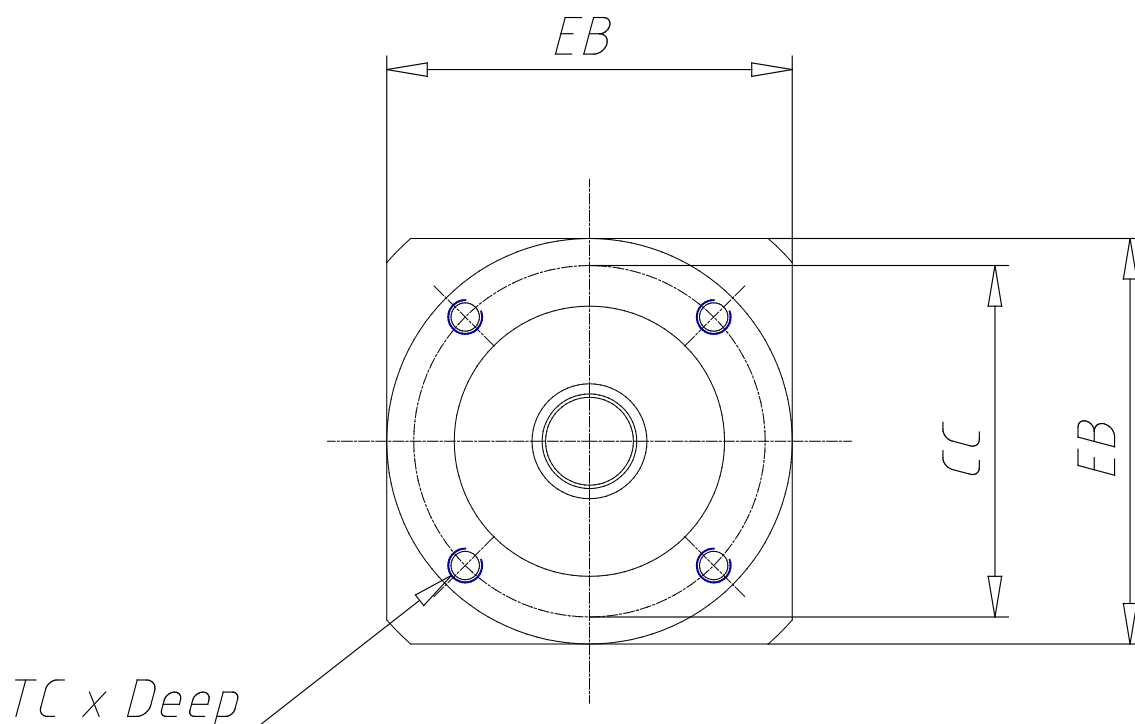

## Planetary gear in line - Mod.GB D

Product code: GB-040-05-D-0100

Datasheet creation date: 07/03/2025 15:37

Check the most updated document online [click here](#)

### TECHNICAL DATA

<b>DS (mm)</b>	10
<b>LS (mm)</b>	26
<b>DC (mm)</b>	26
<b>LC (mm)</b>	2
<b>CC (mm)</b>	34
<b>TC x Depth</b>	M4 x 6
<b>EA (mm)</b>	67.5
<b>EB (mm)</b>	40
<b>DG (mm)</b>	40
<b>DM (mm)</b>	8
<b>CM (mm)</b>	45.0
<b>TM x Depth</b>	M3 x 8
<b>Weight (kg)</b>	0.35

## Planetary gear in line - Mod.GB D

Product code: GB-040-05-D-0100

### DIMENSIONS

<b>DS (mm)</b>	10
<b>LS (mm)</b>	26
<b>DC (mm)</b>	26
<b>LC (mm)</b>	2
<b>CC (mm)</b>	34
<b>TC x Depth</b>	M4 x 6
<b>EA (mm)</b>	67.5
<b>EB (mm)</b>	40
<b>DG (mm)</b>	40
<b>DM (mm)</b>	8
<b>CM (mm)</b>	45.0
<b>TM x Depth</b>	M3 x 8
<b>Weight (kg)</b>	0.35