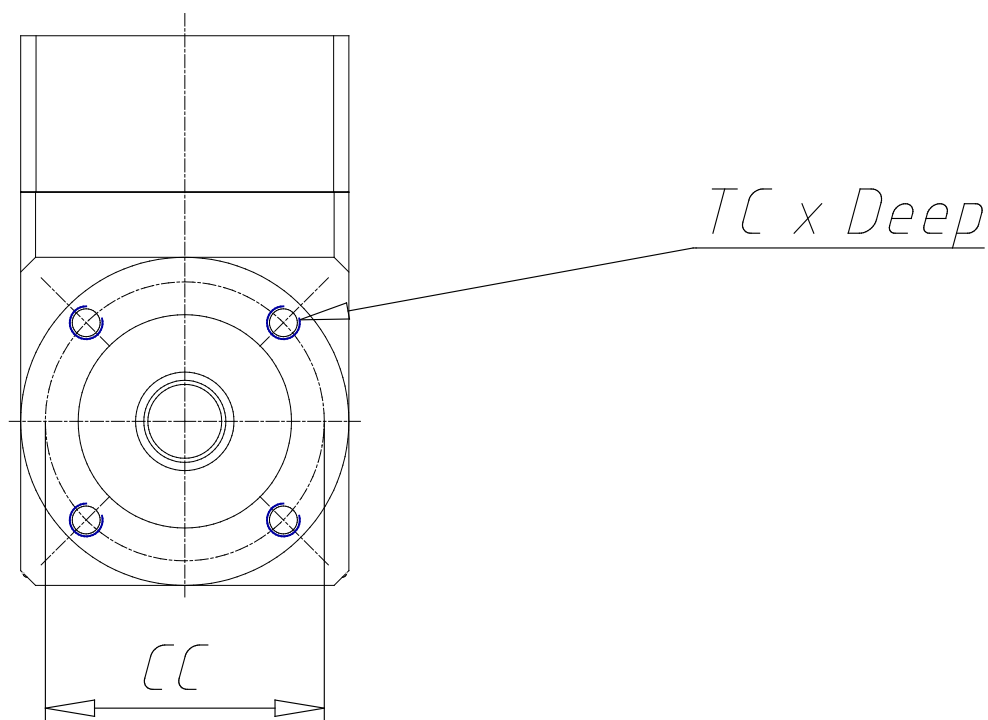

## Planetary gear orthogonal - Mod. GB A

Product code: GB-040-07-A-0024

Datasheet creation date: 07/03/2025 14:31

Check the most updated document online [click here](#)

### TECHNICAL DATA

Mod.	GB-040-07-A-0024
BACKLASH	<21'

## Planetary gear orthogonal - Mod. GB A

Product code: GB-040-07-A-0024

### DIMENSIONS

DS (mm)	10
LS (mm)	26
DC (mm)	26
LC (mm)	2
CC (mm)	34
TC x Depth	M4 x 6
EA (mm)	84
EB (mm)	60
EC (mm)	63.0
DG (mm)	40
DM (mm)	8
CM (mm)	66.7
TM x Depth	M4 x 7
Weight (kg)	0.51