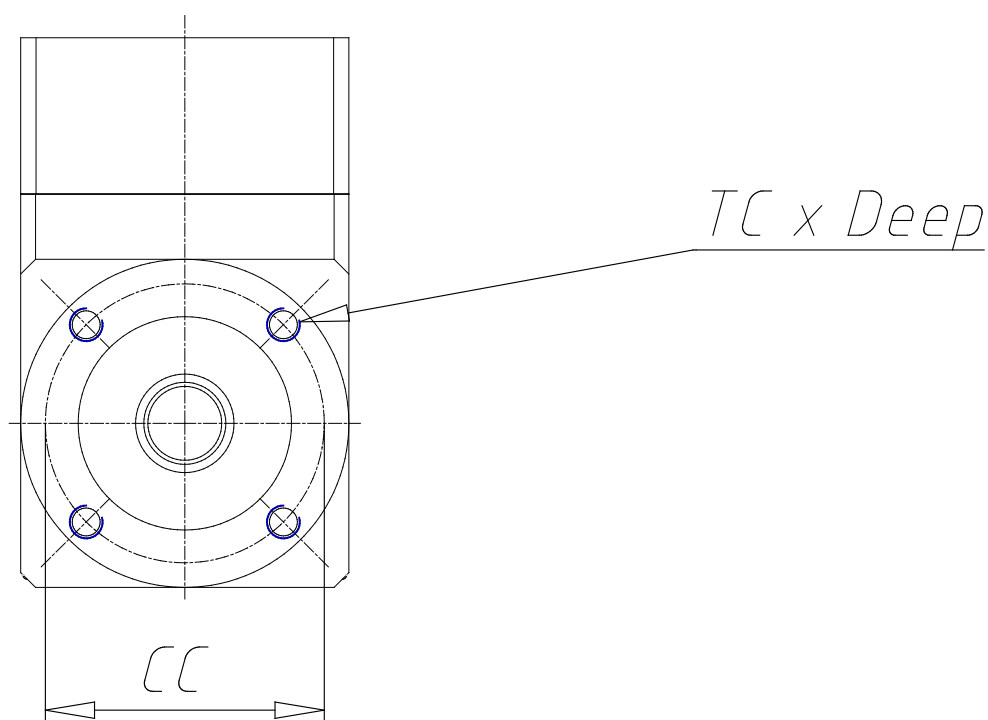

Planetary gear orthogonal - Mod. GB A

Product code: GB-040-10-A-0024

Datasheet creation date: 07/03/2025 14:31

Check the most updated document online [click here](#)

TECHNICAL DATA

Mod.	GB-040-10-A-0024
BACKLASH	<21'

Planetary gear orthogonal - Mod. GB A

Product code: GB-040-10-A-0024

DIMENSIONS

DS (mm)	10
LS (mm)	26
DC (mm)	26
LC (mm)	2
CC (mm)	34
TC x Depth	M4 x 6
EA (mm)	84
EB (mm)	60
EC (mm)	63.0
DG (mm)	40
DM (mm)	8
CM (mm)	66.7
TM x Depth	M4 x 7
Weight (kg)	0.51