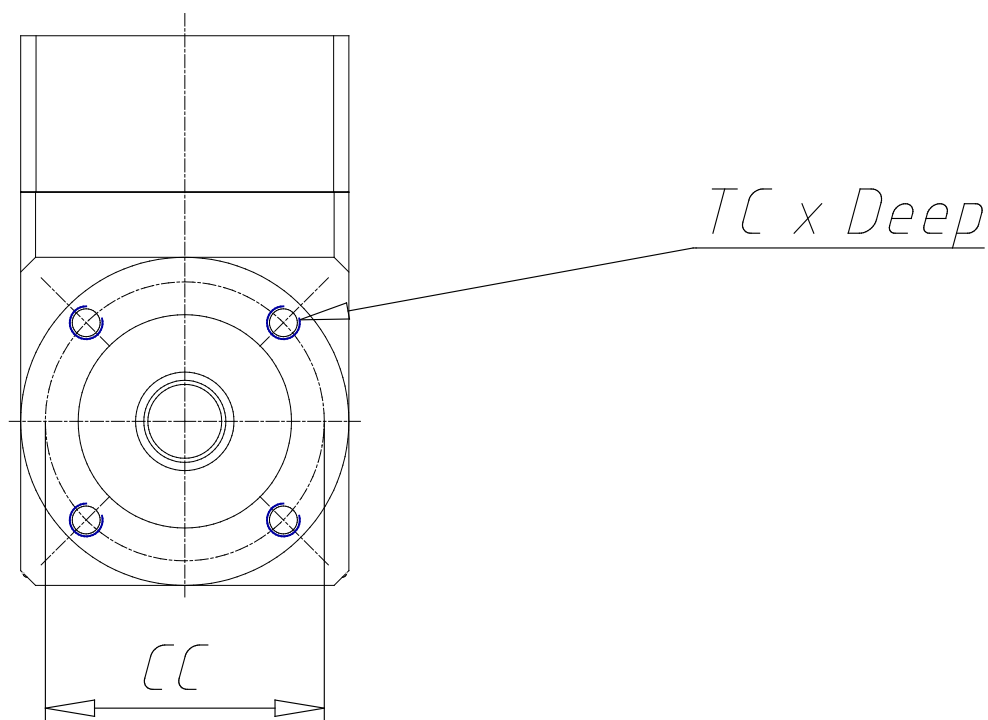

Planetary gear orthogonal - Mod. GB A

Product code: GB-040-10-A-0100

Datasheet creation date: 07/03/2025 15:37

Check the most updated document online [click here](#)

TECHNICAL DATA

Mod.	GB-040-10-A-0100
BACKLASH	<21'

Planetary gear orthogonal - Mod. GB A

Product code: GB-040-10-A-0100

DIMENSIONS

DS (mm)	10
LS (mm)	26
DC (mm)	26
LC (mm)	2
CC (mm)	34
TC x Depth	M4 x 6
EA (mm)	84
EB (mm)	40
EC (mm)	67.0
DG (mm)	40
DM (mm)	8
CM (mm)	45.0
TM x Depth	M3 x 7
Weight (kg)	0.51