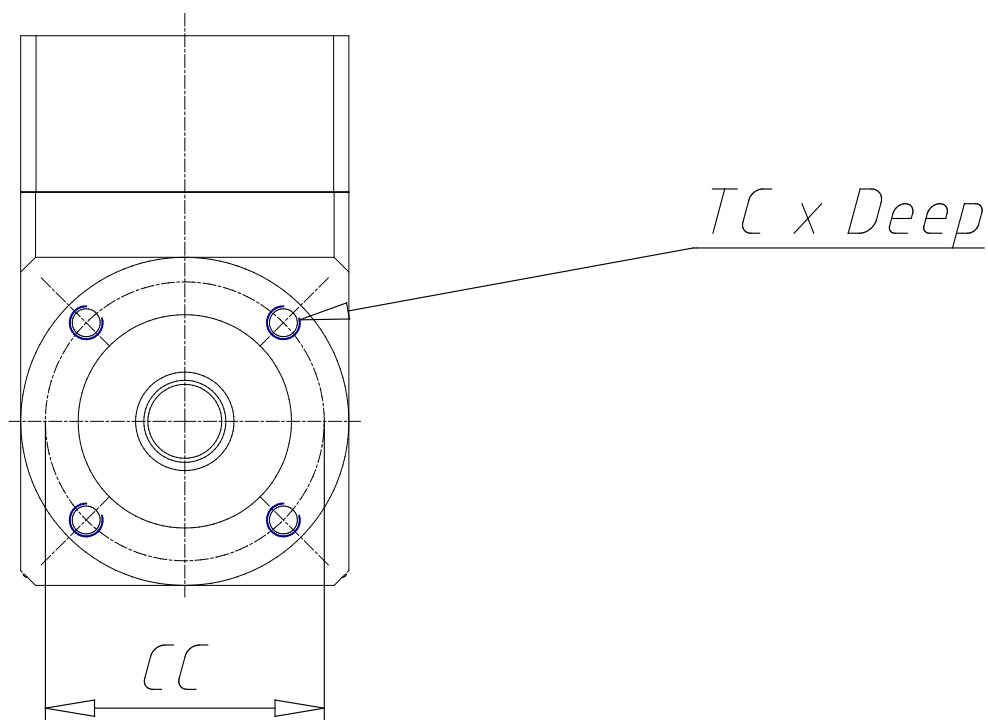

Planetary gear orthogonal - Mod. GB A

Product code: GB-060-03-A-0024

Datasheet creation date: 07/03/2025 15:36

Check the most updated document online [click here](#)

TECHNICAL DATA

Mod.	GB-060-03-A-0024
BACKLASH	<16'

Planetary gear orthogonal - Mod. GB A

Product code: GB-060-03-A-0024

DIMENSIONS

DS (mm)	14
LS (mm)	35
DC (mm)	40
LC (mm)	3
CC (mm)	52
TC x Depth	M5 x 8
EA (mm)	71
EB (mm)	60
EC (mm)	85.5
DG (mm)	60
DM (mm)	8
CM (mm)	66.7
TM x Depth	M4 x 10
Weight (kg)	1.70