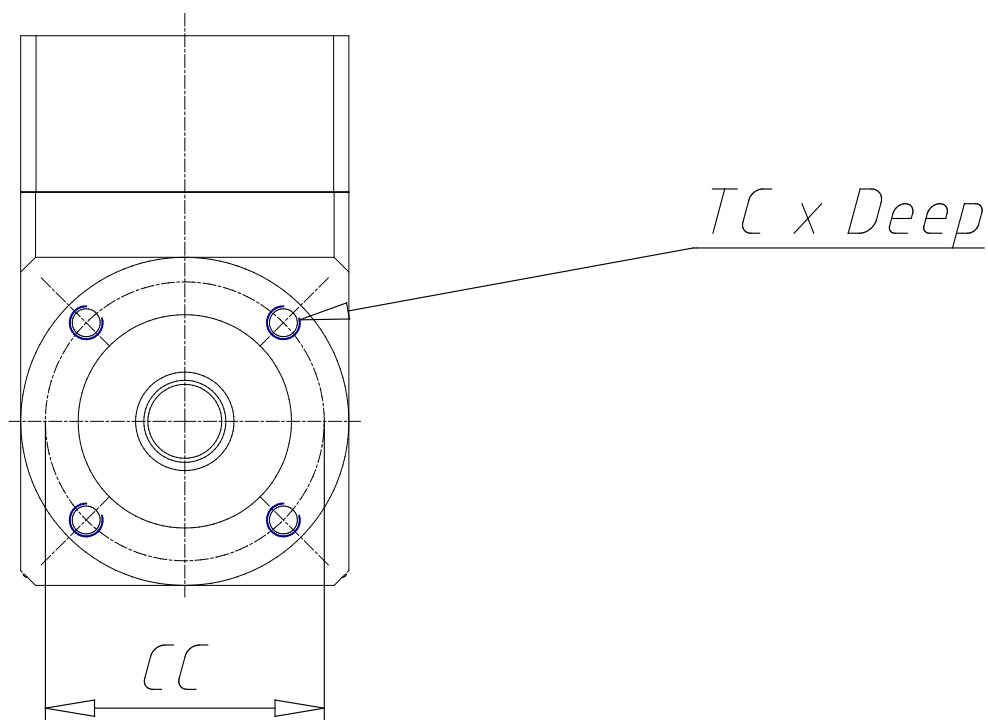

Planetary gear orthogonal - Mod. GB A

Product code: GB-060-03-A-0400

Datasheet creation date: 07/03/2025 15:37

Check the most updated document online [click here](#)

TECHNICAL DATA

Mod.	GB-060-03-A-0400
BACKLASH	<16'

Planetary gear orthogonal - Mod. GB A

Product code: GB-060-03-A-0400

DIMENSIONS

DS (mm)	14
LS (mm)	35
DC (mm)	40
LC (mm)	3
CC (mm)	52
TC x Depth	M5 x 8
EA (mm)	112
EB (mm)	60
EC (mm)	92.5
DG (mm)	60
DM (mm)	14
CM (mm)	70.0
TM x Depth	M5 x 12
Weight (kg)	1.70