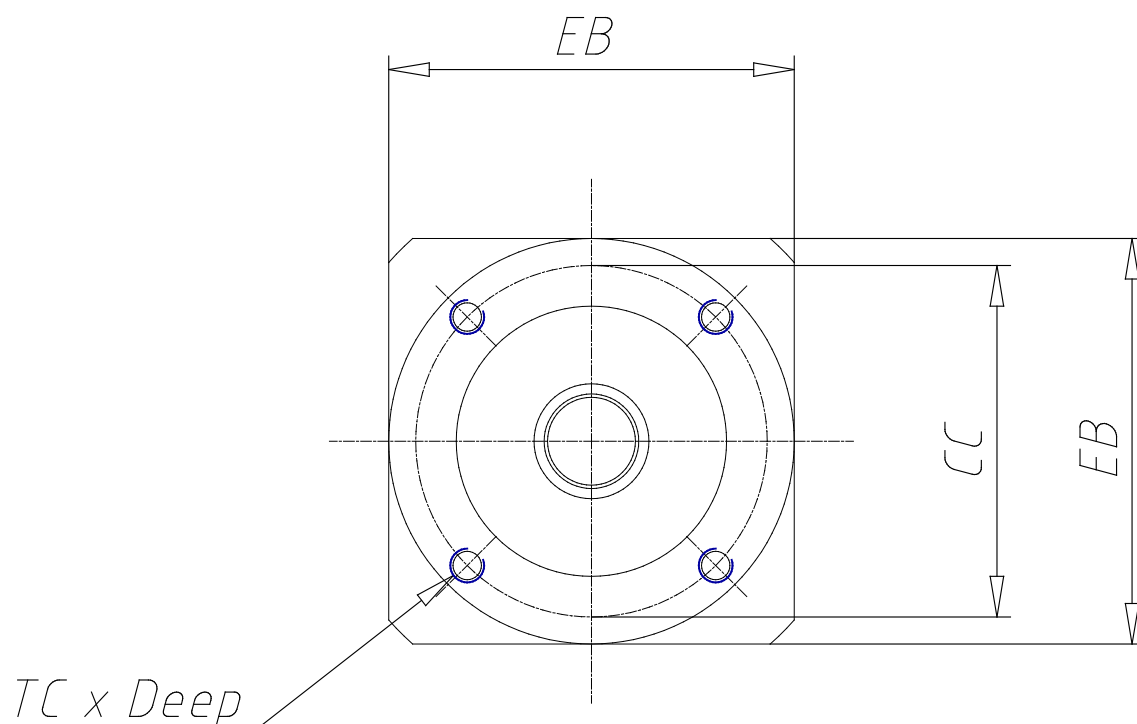

## Planetary gear in line - Mod.GB D

Product code: GB-060-03-D-0400

Datasheet creation date: 07/03/2025 15:37

Check the most updated document online [click here](#)

### TECHNICAL DATA

<b>DS (mm)</b>	14
<b>LS (mm)</b>	35
<b>DC (mm)</b>	40
<b>LC (mm)</b>	3
<b>CC (mm)</b>	52
<b>TC x Depth</b>	M5 x 8
<b>EA (mm)</b>	78.0
<b>EB (mm)</b>	60
<b>DG (mm)</b>	60
<b>DM (mm)</b>	14
<b>CM (mm)</b>	70.0
<b>TM x Depth</b>	M5 x 12
<b>Weight (kg)</b>	0.90

### DIMENSIONS

<b>DS (mm)</b>	14
<b>LS (mm)</b>	35
<b>DC (mm)</b>	40
<b>LC (mm)</b>	3
<b>CC (mm)</b>	52
<b>TC x Depth</b>	M5 x 8
<b>EA (mm)</b>	78.0
<b>EB (mm)</b>	60
<b>DG (mm)</b>	60
<b>DM (mm)</b>	14
<b>CM (mm)</b>	70.0
<b>TM x Depth</b>	M5 x 12
<b>Weight (kg)</b>	0.90