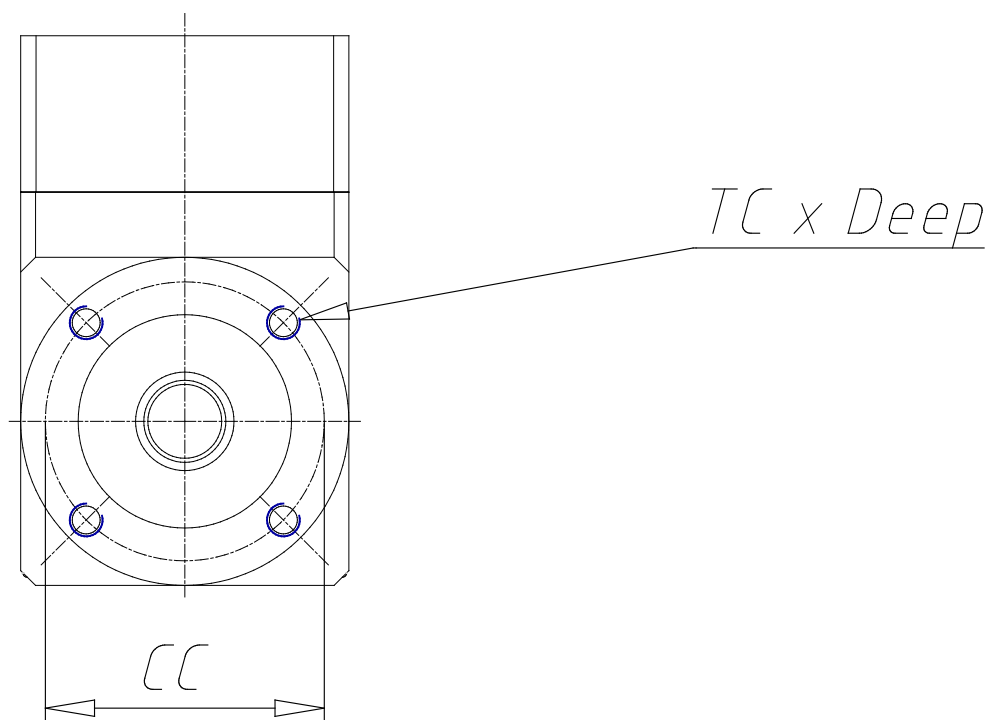

## Planetary gear orthogonal - Mod. GB A

Product code: GB-060-05-A-0024

Datasheet creation date: 07/03/2025 15:36

Check the most updated document online [click here](#)

### TECHNICAL DATA

Mod.	GB-060-05-A-0024
BACKLASH	<16'

## Planetary gear orthogonal - Mod. GB A

Product code: GB-060-05-A-0024

### DIMENSIONS

DS (mm)	14
LS (mm)	35
DC (mm)	40
LC (mm)	3
CC (mm)	52
TC x Depth	M5 x 8
EA (mm)	71
EB (mm)	60
EC (mm)	85.5
DG (mm)	60
DM (mm)	8
CM (mm)	66.7
TM x Depth	M4 x 10
Weight (kg)	1.70