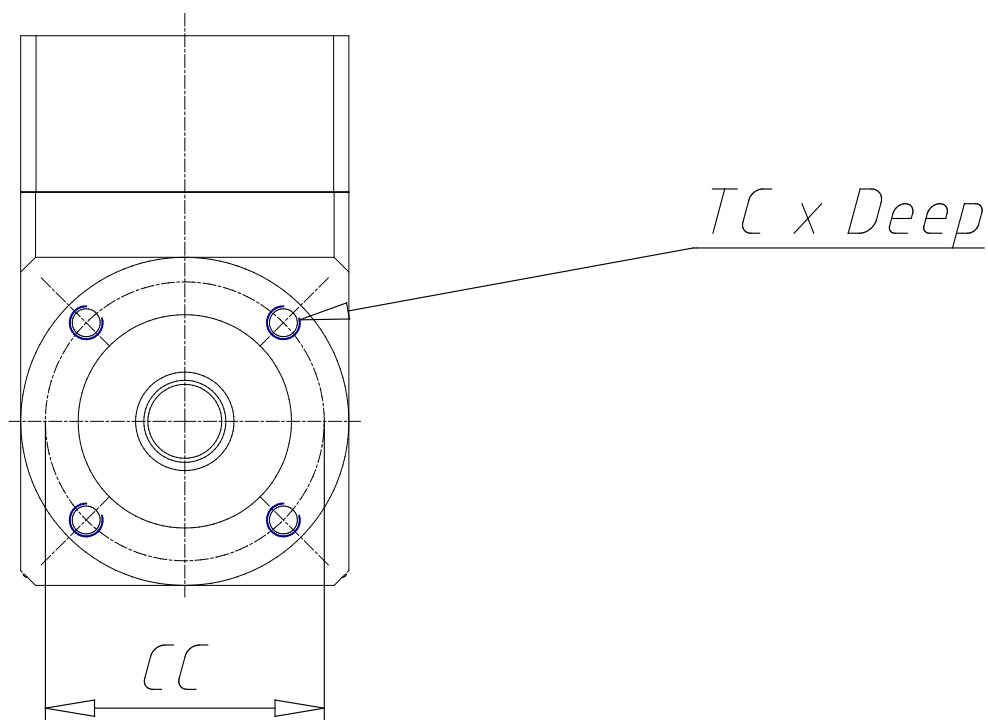

Planetary gear orthogonal - Mod. GB A

Product code: GB-060-05-A-0400

Datasheet creation date: 07/03/2025 15:37

Check the most updated document online [click here](#)

TECHNICAL DATA

Mod.	GB-060-05-A-0400
BACKLASH	<16'

Planetary gear orthogonal - Mod. GB A

Product code: GB-060-05-A-0400

DIMENSIONS

DS (mm)	14
LS (mm)	35
DC (mm)	40
LC (mm)	3
CC (mm)	52
TC x Depth	M5 x 8
EA (mm)	112
EB (mm)	60
EC (mm)	92.5
DG (mm)	60
DM (mm)	14
CM (mm)	70.0
TM x Depth	M5 x 12
Weight (kg)	1.70