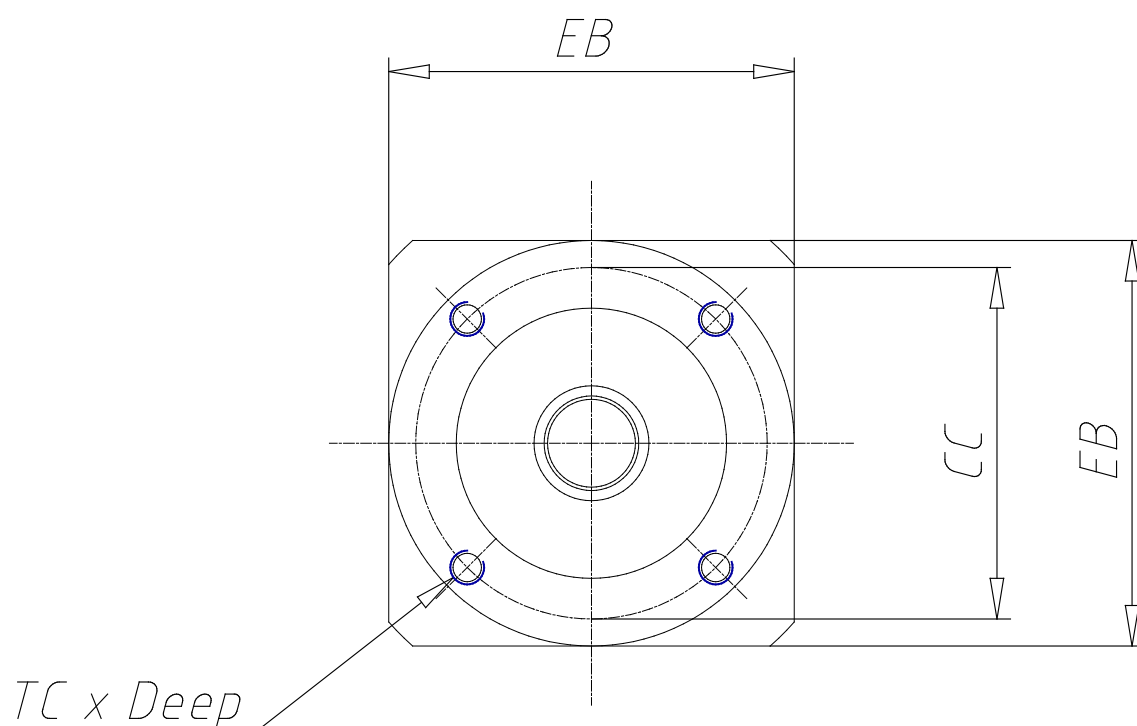

Planetary gear in line - Mod.GB D

Product code: GB-060-05-D-0024

Datasheet creation date: 07/03/2025 15:36

Check the most updated document online [click here](#)

TECHNICAL DATA

DS (mm)	14
LS (mm)	35
DC (mm)	40
LC (mm)	3
CC (mm)	52
TC x Depth	M5 x 8
EA (mm)	71.0
EB (mm)	60
DG (mm)	60
DM (mm)	8
CM (mm)	66.7
TM x Depth	M4 x 10
Weight (kg)	0.90

Planetary gear in line - Mod.GB D

Product code: GB-060-05-D-0024

DIMENSIONS

DS (mm)	14
LS (mm)	35
DC (mm)	40
LC (mm)	3
CC (mm)	52
TC x Depth	M5 x 8
EA (mm)	71.0
EB (mm)	60
DG (mm)	60
DM (mm)	8
CM (mm)	66.7
TM x Depth	M4 x 10
Weight (kg)	0.90