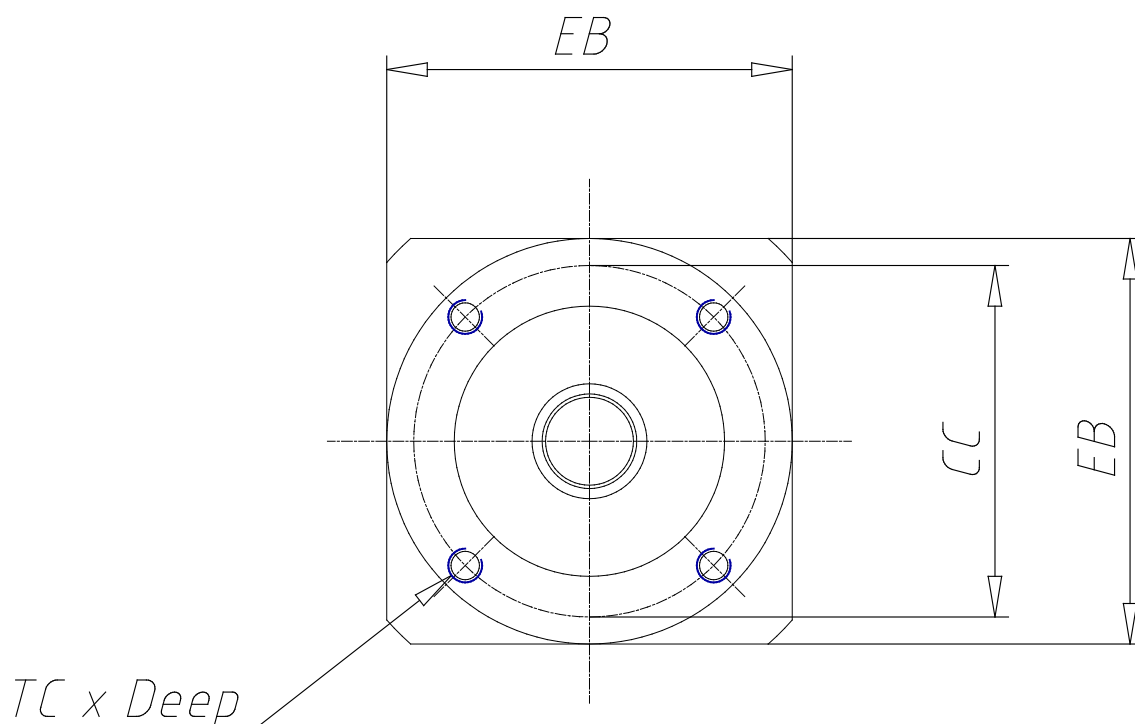

Planetary gear in line - Mod.GB D

Product code: GB-060-05-D-0400

Datasheet creation date: 07/03/2025 15:37

Check the most updated document online [click here](#)

TECHNICAL DATA

DS (mm)	14
LS (mm)	35
DC (mm)	40
LC (mm)	3
CC (mm)	52
TC x Depth	M5 x 8
EA (mm)	78.0
EB (mm)	60
DG (mm)	60
DM (mm)	14
CM (mm)	70.0
TM x Depth	M5 x 12
Weight (kg)	0.90

Planetary gear in line - Mod.GB D

Product code: GB-060-05-D-0400

DIMENSIONS

DS (mm)	14
LS (mm)	35
DC (mm)	40
LC (mm)	3
CC (mm)	52
TC x Depth	M5 x 8
EA (mm)	78.0
EB (mm)	60
DG (mm)	60
DM (mm)	14
CM (mm)	70.0
TM x Depth	M5 x 12
Weight (kg)	0.90