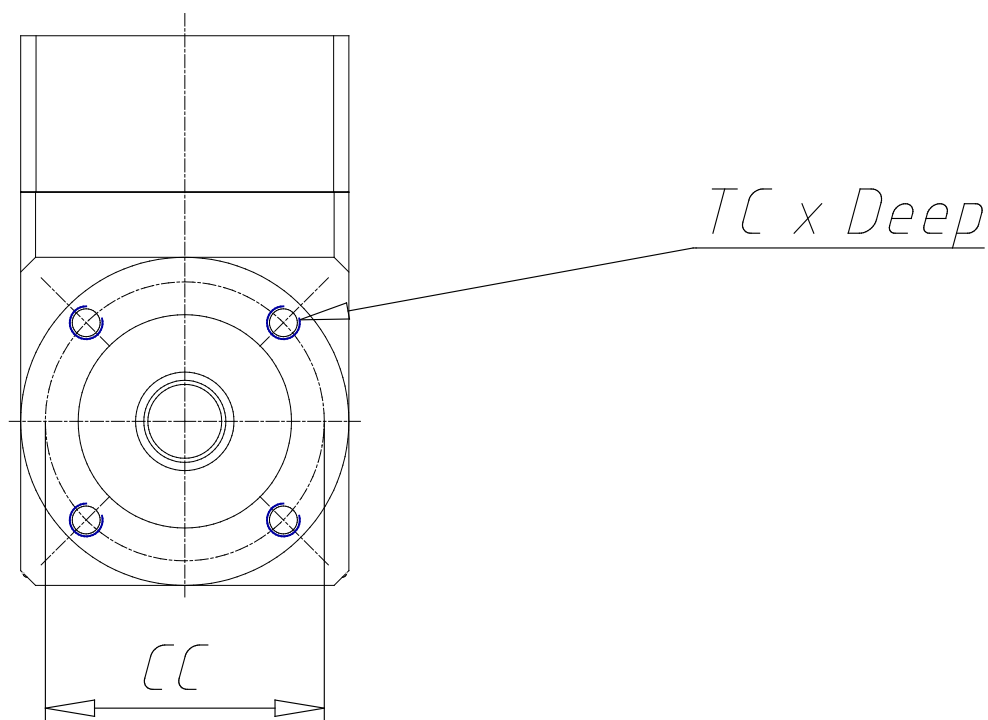

Planetary gear orthogonal - Mod. GB A

Product code: GB-060-07-A-0024

Datasheet creation date: 07/03/2025 15:36

Check the most updated document online [click here](#)

TECHNICAL DATA

Mod.	GB-060-07-A-0024
BACKLASH	<16'

Planetary gear orthogonal - Mod. GB A

Product code: GB-060-07-A-0024

DIMENSIONS

DS (mm)	14
LS (mm)	35
DC (mm)	40
LC (mm)	3
CC (mm)	52
TC x Depth	M5 x 8
EA (mm)	71
EB (mm)	60
EC (mm)	85.5
DG (mm)	60
DM (mm)	8
CM (mm)	66.7
TM x Depth	M4 x 10
Weight (kg)	1.70