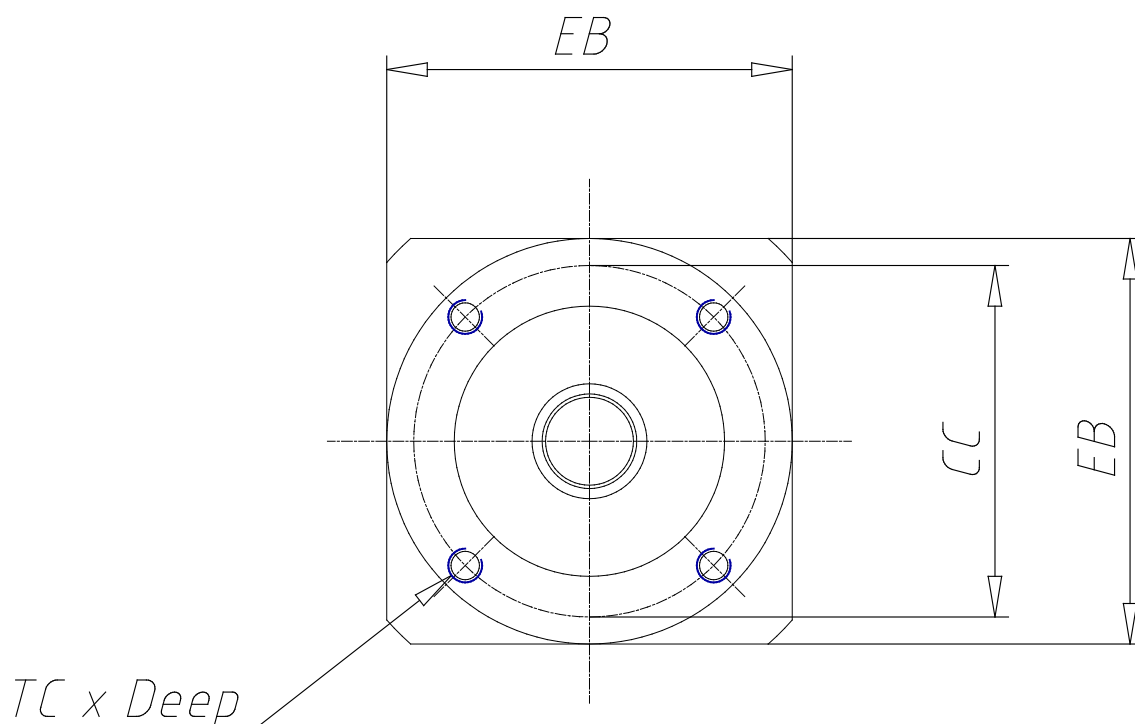

## Planetary gear in line - Mod.GB D

Product code: GB-060-07-D-0024

Datasheet creation date: 07/03/2025 15:36

Check the most updated document online [click here](#)

### TECHNICAL DATA

<b>DS (mm)</b>	14
<b>LS (mm)</b>	35
<b>DC (mm)</b>	40
<b>LC (mm)</b>	3
<b>CC (mm)</b>	52
<b>TC x Depth</b>	M5 x 8
<b>EA (mm)</b>	71.0
<b>EB (mm)</b>	60
<b>DG (mm)</b>	60
<b>DM (mm)</b>	8
<b>CM (mm)</b>	66.7
<b>TM x Depth</b>	M4 x 10
<b>Weight (kg)</b>	0.90

## Planetary gear in line - Mod.GB D

Product code: GB-060-07-D-0024

### DIMENSIONS

DS (mm)	14
LS (mm)	35
DC (mm)	40
LC (mm)	3
CC (mm)	52
TC x Depth	M5 x 8
EA (mm)	71.0
EB (mm)	60
DG (mm)	60
DM (mm)	8
CM (mm)	66.7
TM x Depth	M4 x 10
Weight (kg)	0.90