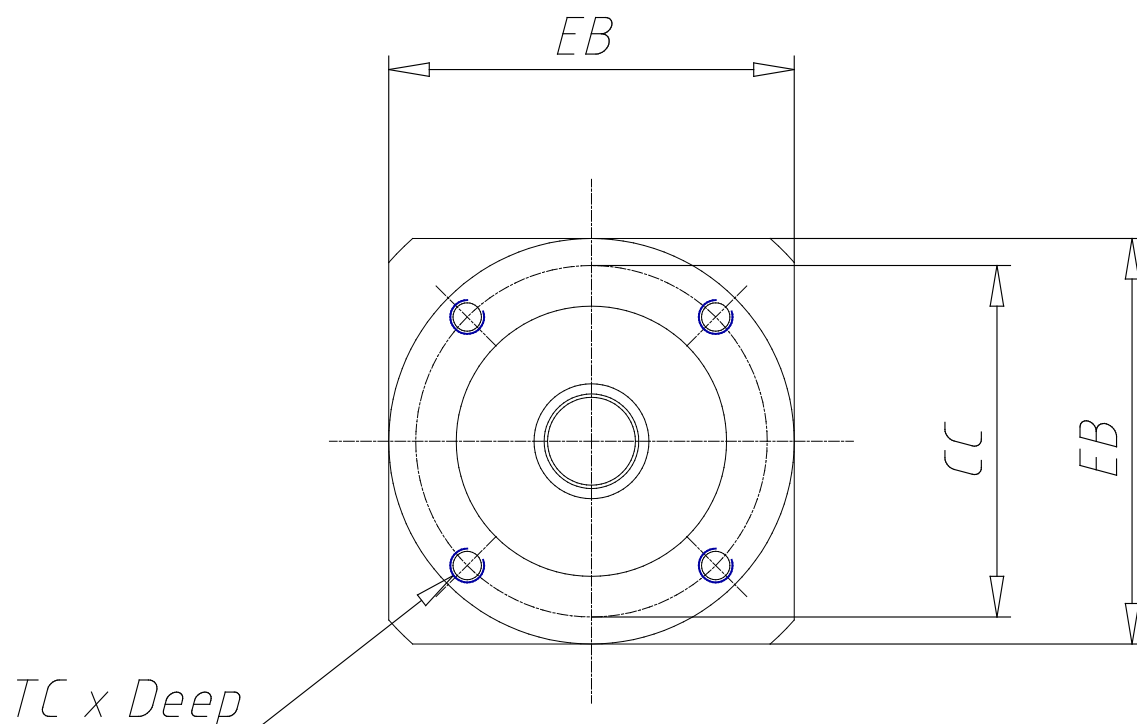

Planetary gear in line - Mod.GB D

Product code: GB-060-07-D-0400

Datasheet creation date: 07/03/2025 15:37

Check the most updated document online [click here](#)

TECHNICAL DATA

DS (mm)	14
LS (mm)	35
DC (mm)	40
LC (mm)	3
CC (mm)	52
TC x Depth	M5 x 8
EA (mm)	78.0
EB (mm)	60
DG (mm)	60
DM (mm)	14
CM (mm)	70.0
TM x Depth	M5 x 12
Weight (kg)	0.90

Planetary gear in line - Mod.GB D

Product code: GB-060-07-D-0400

DIMENSIONS

DS (mm)	14
LS (mm)	35
DC (mm)	40
LC (mm)	3
CC (mm)	52
TC x Depth	M5 x 8
EA (mm)	78.0
EB (mm)	60
DG (mm)	60
DM (mm)	14
CM (mm)	70.0
TM x Depth	M5 x 12
Weight (kg)	0.90