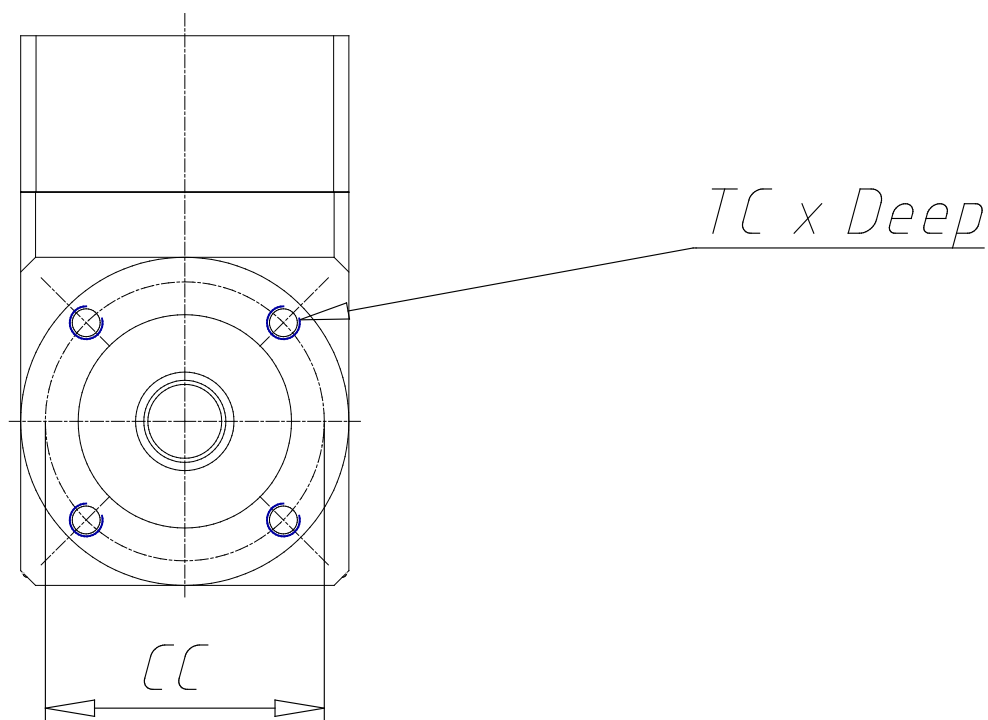

Planetary gear orthogonal - Mod. GB A

Product code: GB-060-10-A-0024

Datasheet creation date: 07/03/2025 15:36

Check the most updated document online [click here](#)

TECHNICAL DATA

Mod.	GB-060-10-A-0024
BACKLASH	<16'

Planetary gear orthogonal - Mod. GB A

Product code: GB-060-10-A-0024

DIMENSIONS

DS (mm)	14
LS (mm)	35
DC (mm)	40
LC (mm)	3
CC (mm)	52
TC x Depth	M5 x 8
EA (mm)	71
EB (mm)	60
EC (mm)	85.5
DG (mm)	60
DM (mm)	8
CM (mm)	66.7
TM x Depth	M4 x 10
Weight (kg)	1.70