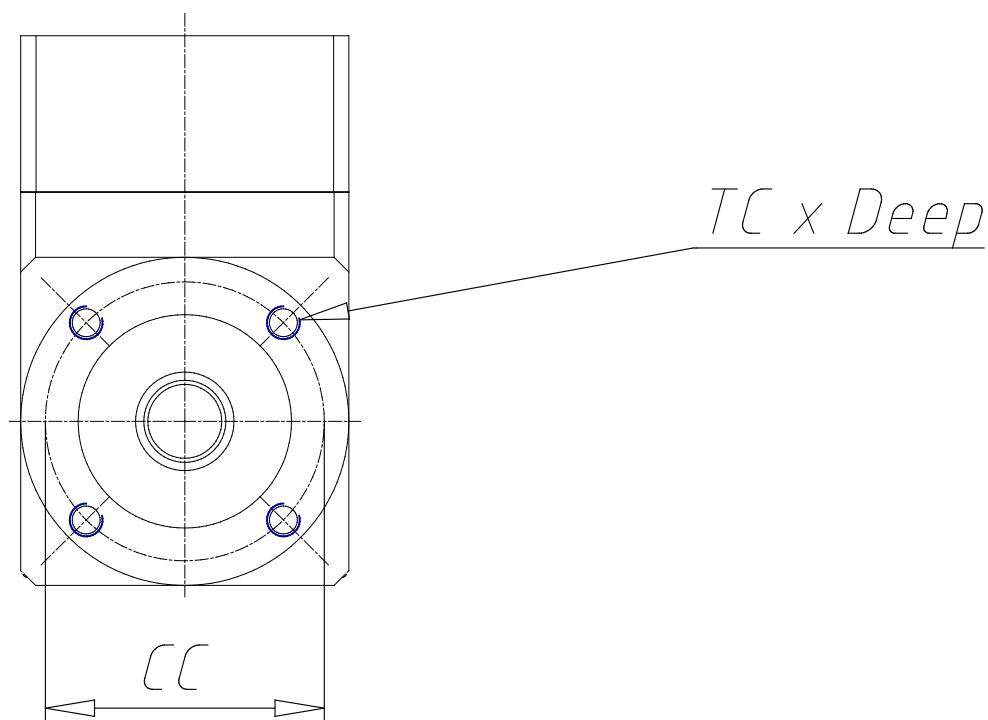

Planetary gear orthogonal - Mod. GB A

Product code: GB-060-10-A-0400

Datasheet creation date: 07/03/2025 15:37

Check the most updated document online [click here](#)

TECHNICAL DATA

Mod.	GB-060-10-A-0400
BACKLASH	<16'

Planetary gear orthogonal - Mod. GB A

Product code: GB-060-10-A-0400

DIMENSIONS

DS (mm)	14
LS (mm)	35
DC (mm)	40
LC (mm)	3
CC (mm)	52
TC x Depth	M5 x 8
EA (mm)	112
EB (mm)	60
EC (mm)	92.5
DG (mm)	60
DM (mm)	14
CM (mm)	70.0
TM x Depth	M5 x 12
Weight (kg)	1.70