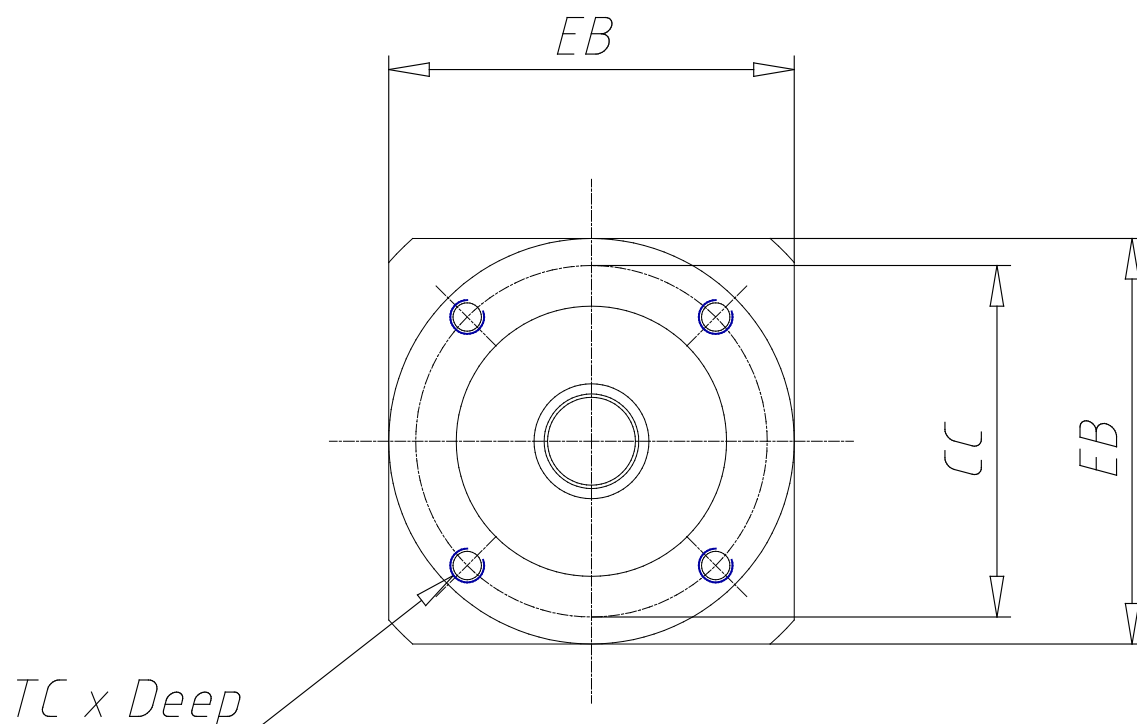

## Planetary gear in line - Mod.GB D

Product code: GB-060-10-D-0024

Datasheet creation date: 07/03/2025 15:36

Check the most updated document online [click here](#)

### TECHNICAL DATA

<b>DS (mm)</b>	14
<b>LS (mm)</b>	35
<b>DC (mm)</b>	40
<b>LC (mm)</b>	3
<b>CC (mm)</b>	52
<b>TC x Depth</b>	M5 x 8
<b>EA (mm)</b>	71.0
<b>EB (mm)</b>	60
<b>DG (mm)</b>	60
<b>DM (mm)</b>	8
<b>CM (mm)</b>	66.7
<b>TM x Depth</b>	M4 x 10
<b>Weight (kg)</b>	0.90

## Planetary gear in line - Mod.GB D

Product code: GB-060-10-D-0024

### DIMENSIONS

DS (mm)	14
LS (mm)	35
DC (mm)	40
LC (mm)	3
CC (mm)	52
TC x Depth	M5 x 8
EA (mm)	71.0
EB (mm)	60
DG (mm)	60
DM (mm)	8
CM (mm)	66.7
TM x Depth	M4 x 10
Weight (kg)	0.90