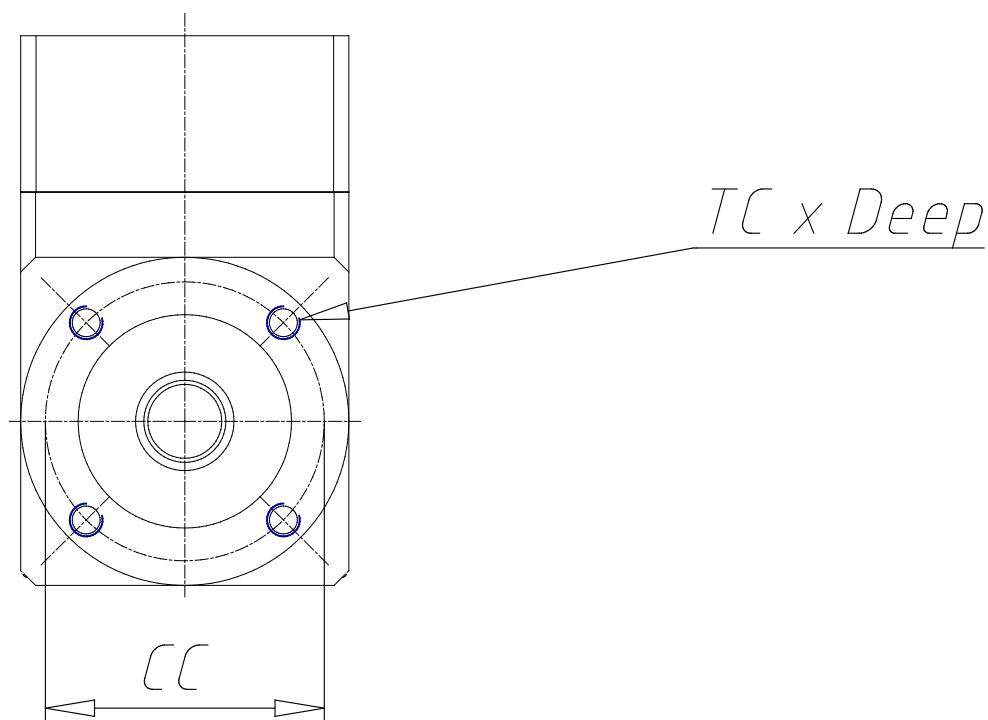

## Planetary gear orthogonal - Mod. GB A

Product code: GB-080-03-A-0024

Datasheet creation date: 07/03/2025 15:36

Check the most updated document online [click here](#)

### TECHNICAL DATA

Mod.	GB-080-03-A-0024
BACKLASH	<13'

## Planetary gear orthogonal - Mod. GB A

Product code: GB-080-03-A-0024

### **DIMENSIONS**

<b>DS (mm)</b>	20
<b>LS (mm)</b>	40
<b>DC (mm)</b>	60
<b>LC (mm)</b>	3
<b>CC (mm)</b>	70
<b>TC x Depth</b>	M6 x 10
<b>EA (mm)</b>	144
<b>EB (mm)</b>	80
<b>EC (mm)</b>	109.5
<b>DG (mm)</b>	80
<b>DM (mm)</b>	8
<b>CM (mm)</b>	66.7
<b>TM x Depth</b>	M4 x 10
<b>Weight (kg)</b>	4.40