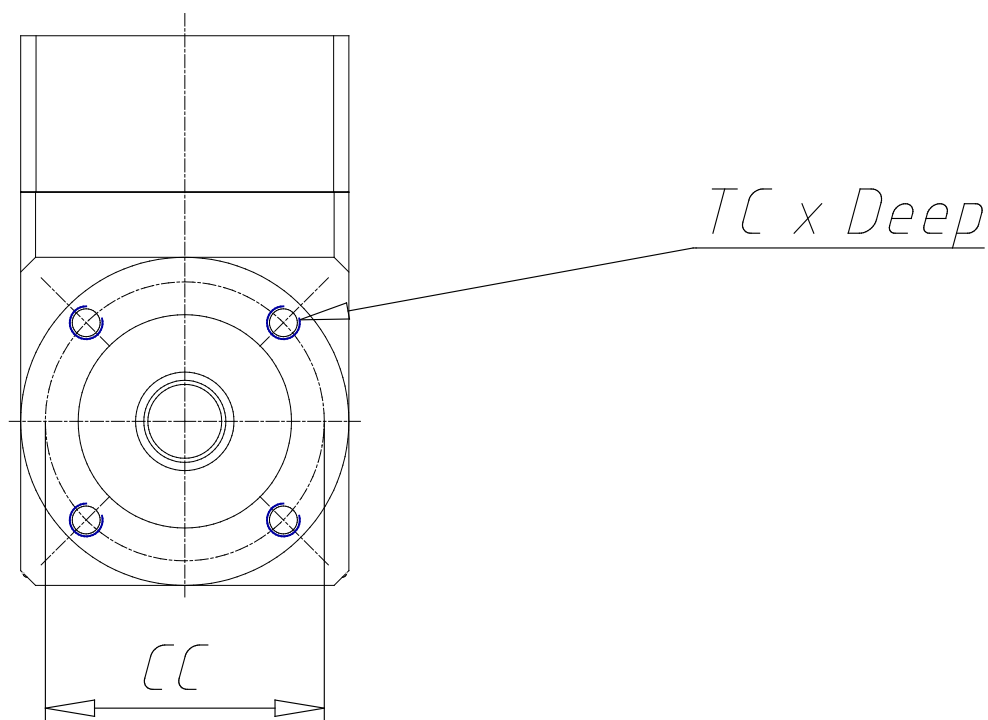

Planetary gear orthogonal - Mod. GB A

Product code: GB-080-03-A-0750

Datasheet creation date: 07/03/2025 15:37

Check the most updated document online [click here](#)

TECHNICAL DATA

Mod.	GB-080-03-A-0750
BACKLASH	<13'

Planetary gear orthogonal - Mod. GB A

Product code: GB-080-03-A-0750

DIMENSIONS

DS (mm)	20
LS (mm)	40
DC (mm)	60
LC (mm)	3
CC (mm)	70
TC x Depth	M6 x 10
EA (mm)	144
EB (mm)	80
EC (mm)	119.5
DG (mm)	80
DM (mm)	19
CM (mm)	90.0
TM x Depth	M6 x 15
Weight (kg)	4.40