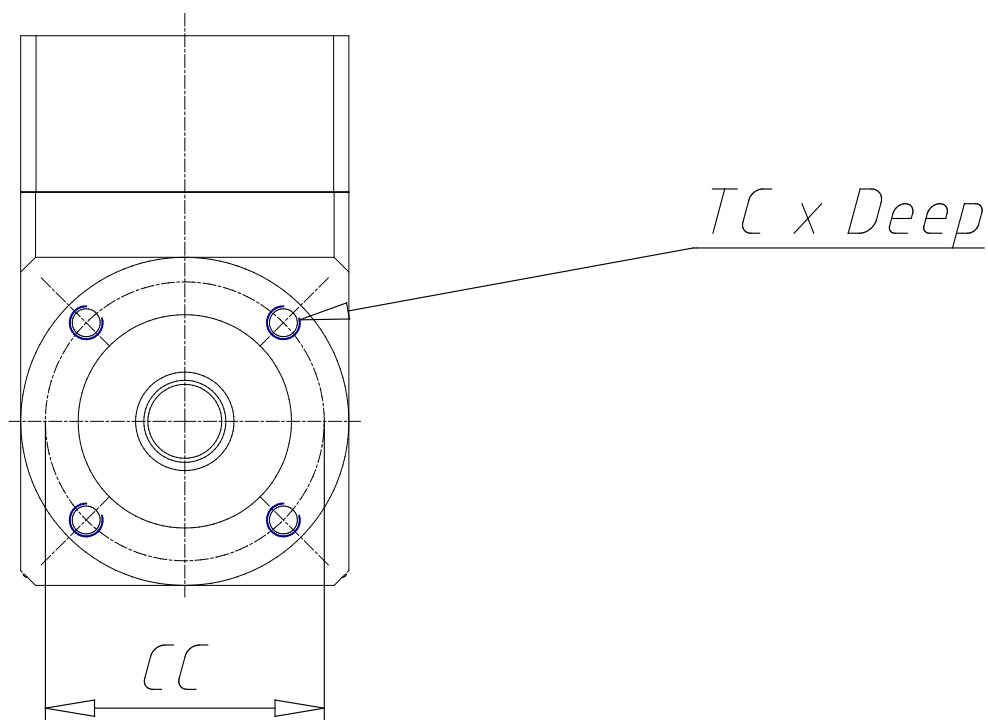

Planetary gear orthogonal - Mod. GB A

Product code: GB-080-05-A-0024

Datasheet creation date: 07/03/2025 15:37

Check the most updated document online [click here](#)

TECHNICAL DATA

Mod.	GB-080-05-A-0024
BACKLASH	<13'

Planetary gear orthogonal - Mod. GB A

Product code: GB-080-05-A-0024

DIMENSIONS

DS (mm)	20
LS (mm)	40
DC (mm)	60
LC (mm)	3
CC (mm)	70
TC x Depth	M6 x 10
EA (mm)	144
EB (mm)	80
EC (mm)	109.5
DG (mm)	80
DM (mm)	8
CM (mm)	66.7
TM x Depth	M4 x 10
Weight (kg)	4.40