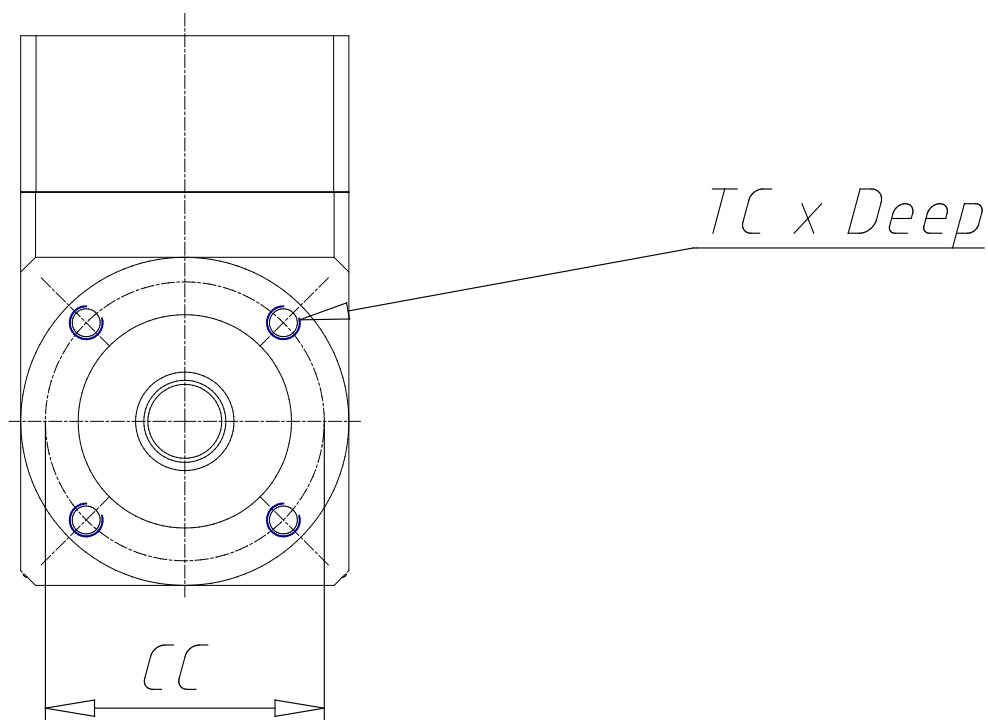

Planetary gear orthogonal - Mod. GB A

Product code: GB-080-05-A-0750

Datasheet creation date: 07/03/2025 15:37

Check the most updated document online [click here](#)

TECHNICAL DATA

Mod.	GB-080-05-A-0750
BACKLASH	<13'

Planetary gear orthogonal - Mod. GB A

Product code: GB-080-05-A-0750

DIMENSIONS

DS (mm)	20
LS (mm)	40
DC (mm)	60
LC (mm)	3
CC (mm)	70
TC x Depth	M6 x 10
EA (mm)	144
EB (mm)	80
EC (mm)	119.5
DG (mm)	80
DM (mm)	19
CM (mm)	90.0
TM x Depth	M6 x 15
Weight (kg)	4.40