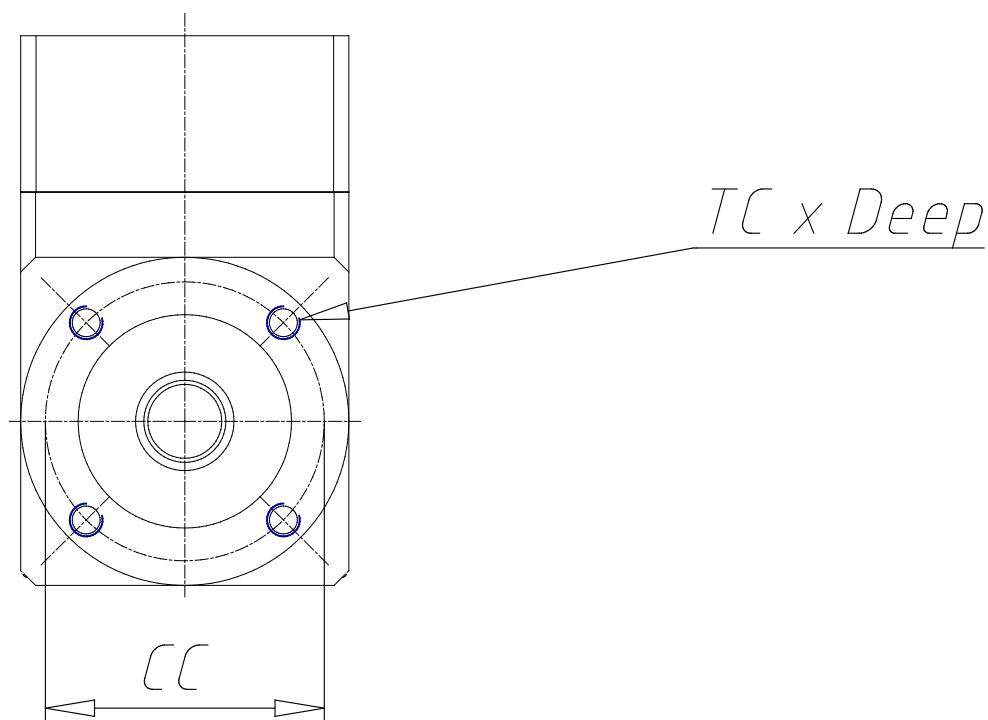

## Planetary gear orthogonal - Mod. GB A

Product code: GB-080-07-A-0024

Datasheet creation date: 07/03/2025 15:37

Check the most updated document online [click here](#)

### TECHNICAL DATA

Mod.	GB-080-07-A-0024
BACKLASH	<13'

## Planetary gear orthogonal - Mod. GB A

Product code: GB-080-07-A-0024

### DIMENSIONS

DS (mm)	20
LS (mm)	40
DC (mm)	60
LC (mm)	3
CC (mm)	70
TC x Depth	M6 x 10
EA (mm)	144
EB (mm)	80
EC (mm)	109.5
DG (mm)	80
DM (mm)	8
CM (mm)	66.7
TM x Depth	M4 x 10
Weight (kg)	4.40