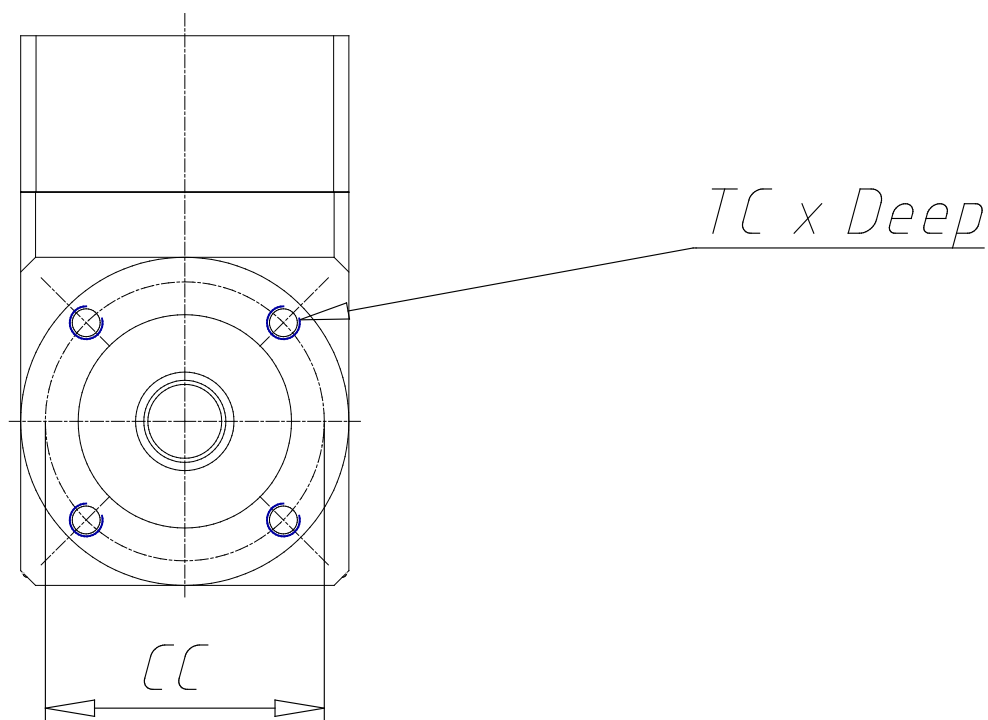

Planetary gear orthogonal - Mod. GB A

Product code: GB-080-07-A-0750

Datasheet creation date: 07/03/2025 15:37

Check the most updated document online [click here](#)

TECHNICAL DATA

Mod.	GB-080-07-A-0750
BACKLASH	<13'

Planetary gear orthogonal - Mod. GB A

Product code: GB-080-07-A-0750

DIMENSIONS

DS (mm)	20
LS (mm)	40
DC (mm)	60
LC (mm)	3
CC (mm)	70
TC x Depth	M6 x 10
EA (mm)	144
EB (mm)	80
EC (mm)	119.5
DG (mm)	80
DM (mm)	19
CM (mm)	90.0
TM x Depth	M6 x 15
Weight (kg)	4.40