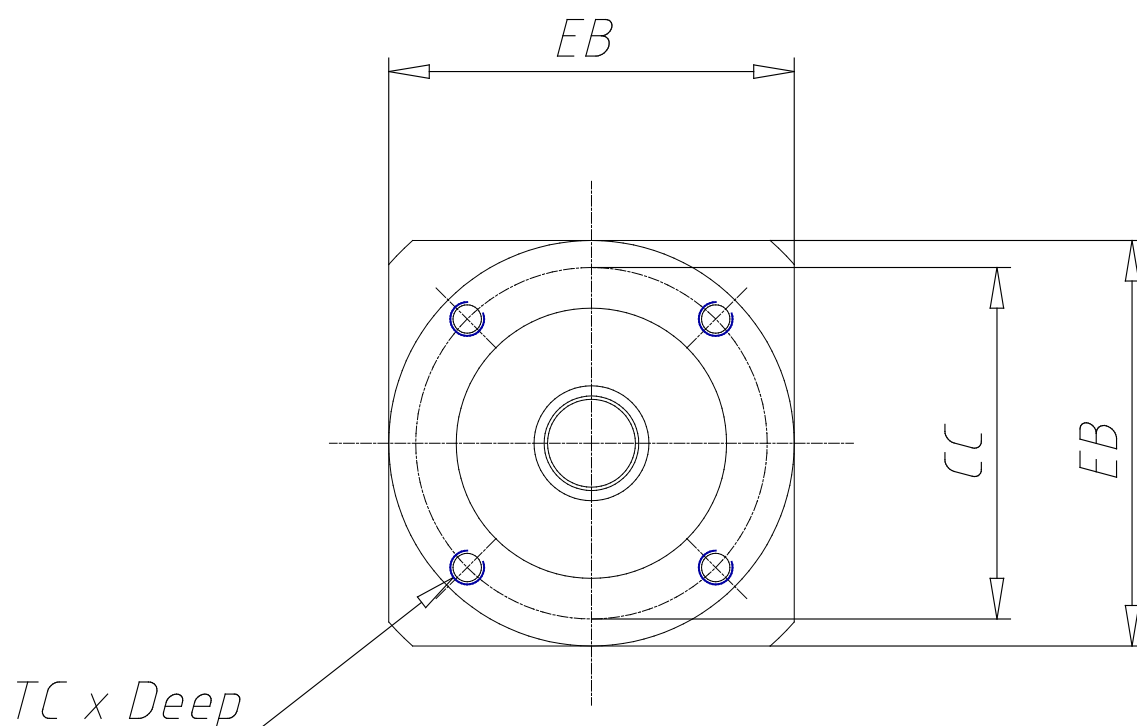

## Planetary gear in line - Mod.GB D

Product code: GB-080-07-D-0750

Datasheet creation date: 07/03/2025 15:37

Check the most updated document online [click here](#)

### TECHNICAL DATA

<b>DS (mm)</b>	20
<b>LS (mm)</b>	40
<b>DC (mm)</b>	60
<b>LC (mm)</b>	3
<b>CC (mm)</b>	70
<b>TC x Depth</b>	M6 x 10
<b>EA (mm)</b>	103.5
<b>EB (mm)</b>	80
<b>DG (mm)</b>	80
<b>DM (mm)</b>	19
<b>CM (mm)</b>	90.0
<b>TM x Depth</b>	M6 x 15
<b>Weight (kg)</b>	2.10

## Planetary gear in line - Mod.GB D

Product code: GB-080-07-D-0750

### DIMENSIONS

<b>DS (mm)</b>	20
<b>LS (mm)</b>	40
<b>DC (mm)</b>	60
<b>LC (mm)</b>	3
<b>CC (mm)</b>	70
<b>TC x Depth</b>	M6 x 10
<b>EA (mm)</b>	103.5
<b>EB (mm)</b>	80
<b>DG (mm)</b>	80
<b>DM (mm)</b>	19
<b>CM (mm)</b>	90.0
<b>TM x Depth</b>	M6 x 15
<b>Weight (kg)</b>	2.10