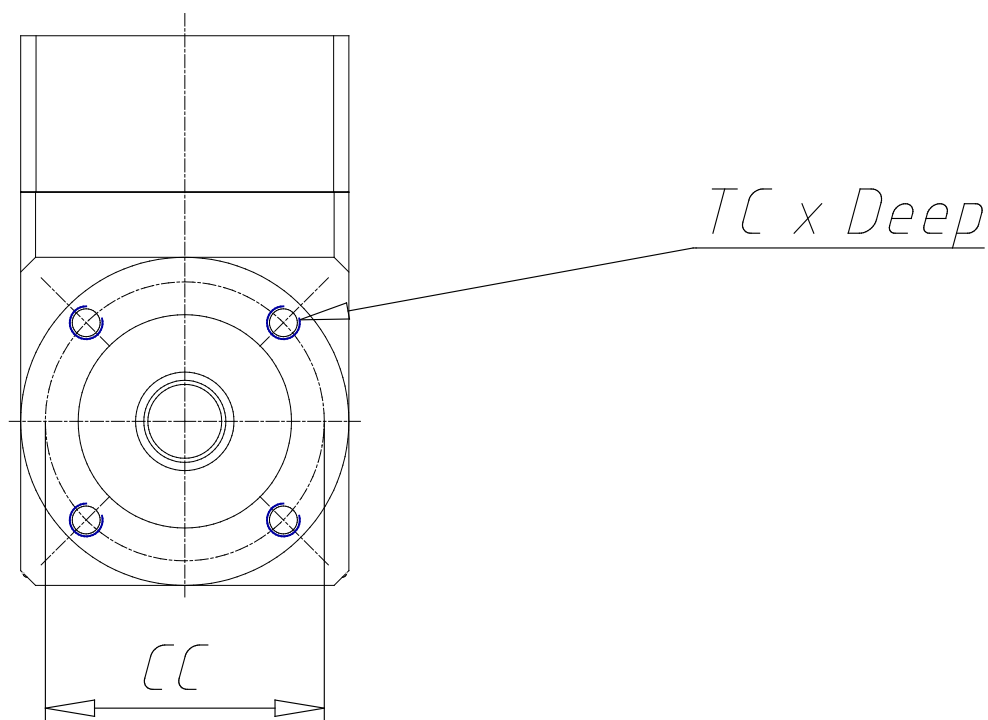

Planetary gear orthogonal - Mod. GB A

Product code: GB-080-10-A-0024

Datasheet creation date: 07/03/2025 15:37

Check the most updated document online [click here](#)

TECHNICAL DATA

Mod.	GB-080-10-A-0024
BACKLASH	<13'

Planetary gear orthogonal - Mod. GB A

Product code: GB-080-10-A-0024

DIMENSIONS

DS (mm)	20
LS (mm)	40
DC (mm)	60
LC (mm)	3
CC (mm)	70
TC x Depth	M6 x 10
EA (mm)	144
EB (mm)	80
EC (mm)	109.5
DG (mm)	80
DM (mm)	8
CM (mm)	66.7
TM x Depth	M4 x 10
Weight (kg)	4.40