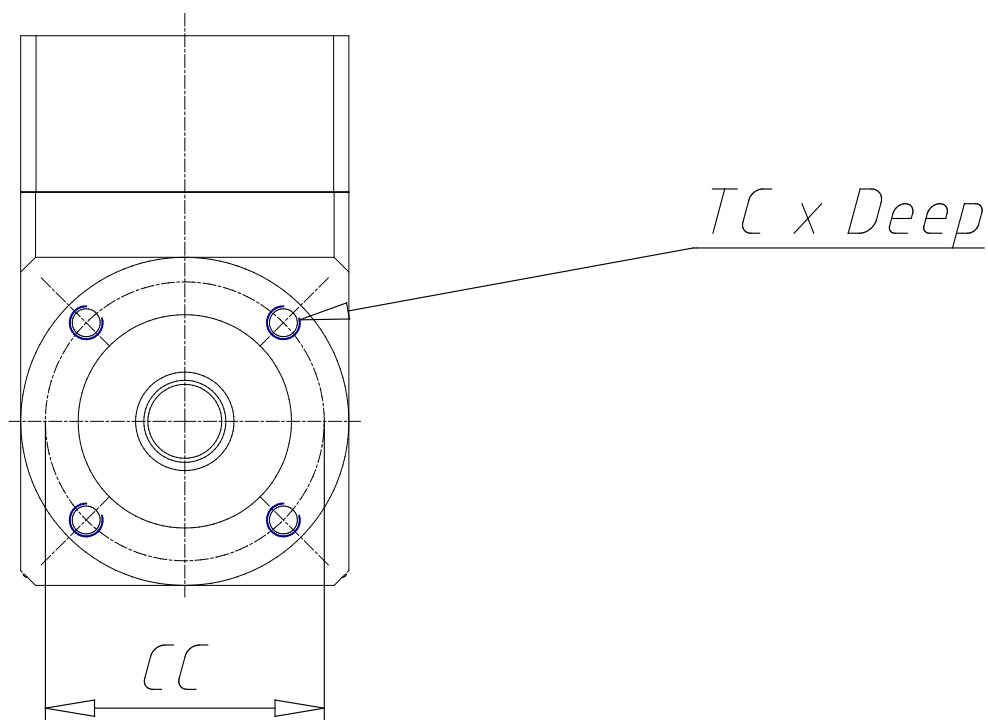

## Planetary gear orthogonal - Mod. GB A

Product code: GB-080-10-A-0750

Datasheet creation date: 07/03/2025 15:37

Check the most updated document online [click here](#)

### TECHNICAL DATA

Mod.	GB-080-10-A-0750
BACKLASH	<13'

## Planetary gear orthogonal - Mod. GB A

Product code: GB-080-10-A-0750

### DIMENSIONS

DS (mm)	20
LS (mm)	40
DC (mm)	60
LC (mm)	3
CC (mm)	70
TC x Depth	M6 x 10
EA (mm)	144
EB (mm)	80
EC (mm)	119.5
DG (mm)	80
DM (mm)	19
CM (mm)	90.0
TM x Depth	M6 x 15
Weight (kg)	4.40