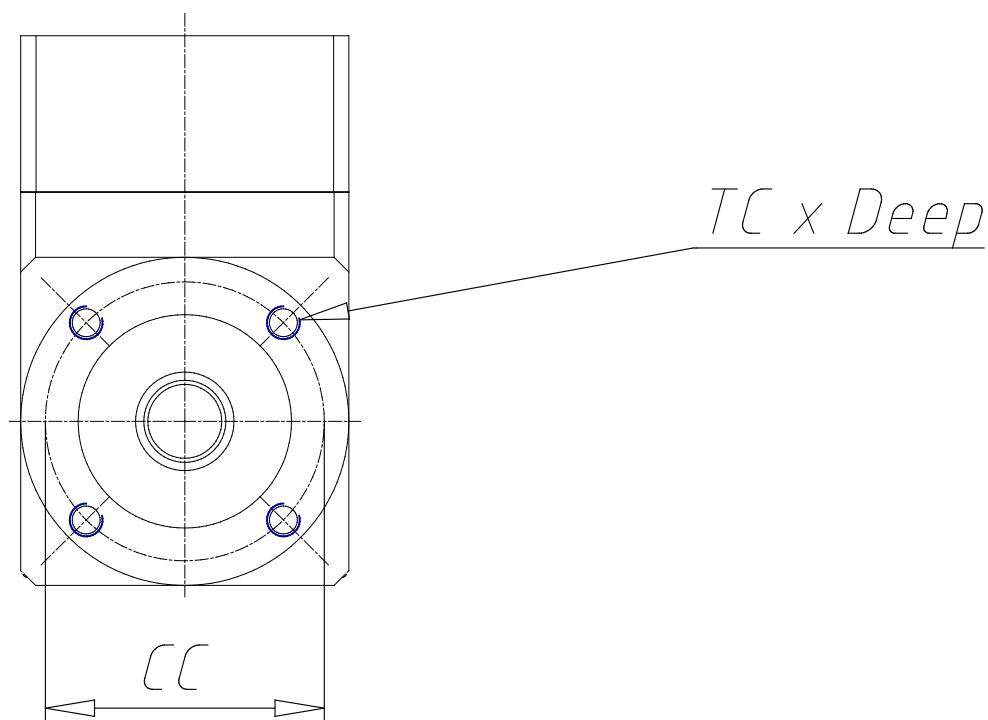

## Planetary gear orthogonal - Mod. GB A

Product code: GB-120-03-A-1000

Datasheet creation date: 07/03/2025 15:37

Check the most updated document online [click here](#)

### TECHNICAL DATA

Mod.	GB-120-03-A-1000
BACKLASH	<11'

## Planetary gear orthogonal - Mod. GB A

Product code: GB-120-03-A-1000

### DIMENSIONS

DS (mm)	25
LS (mm)	55
DC (mm)	80
LC (mm)	4
CC (mm)	100
TC x Depth	M10 x 16
EA (mm)	194
EB (mm)	130
EC (mm)	160.5
DG (mm)	115
DM (mm)	24
CM (mm)	145.0
TM x Depth	M8 x 18
Weight (kg)	12.00