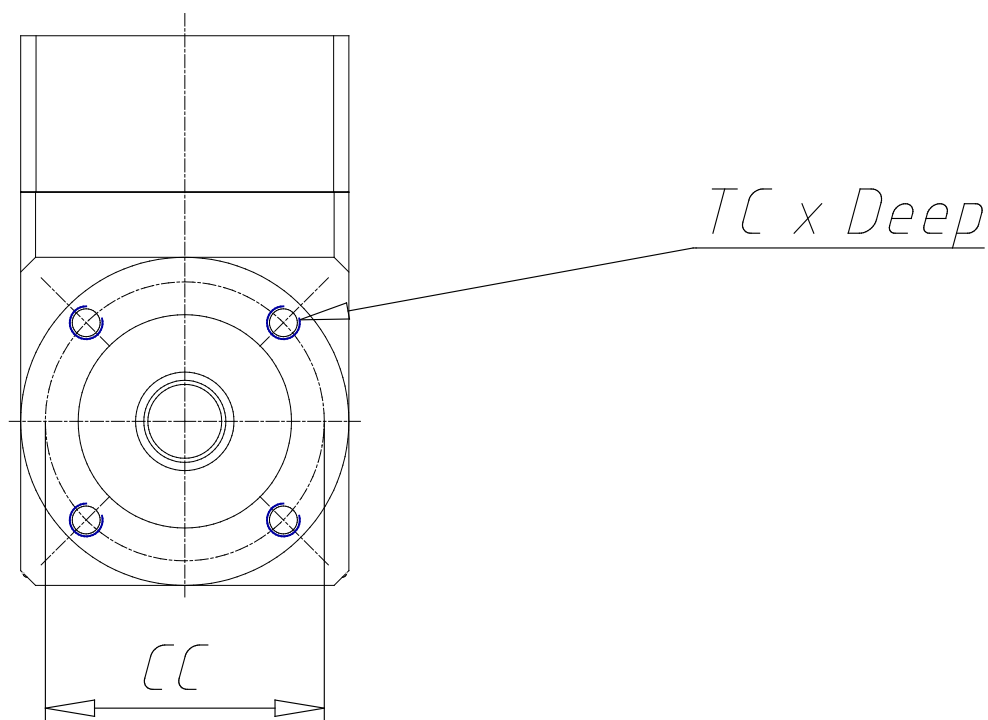

Planetary gear orthogonal - Mod. GB A

Product code: GB-120-05-A-1000

Datasheet creation date: 07/03/2025 15:38

Check the most updated document online [click here](#)

TECHNICAL DATA

Mod.	GB-120-05-A-1000
BACKLASH	<11'

Planetary gear orthogonal - Mod. GB A

Product code: GB-120-05-A-1000

DIMENSIONS

DS (mm)	25
LS (mm)	55
DC (mm)	80
LC (mm)	4
CC (mm)	100
TC x Depth	M10 x 16
EA (mm)	194
EB (mm)	130
EC (mm)	160.5
DG (mm)	115
DM (mm)	24
CM (mm)	145.0
TM x Depth	M8 x 18
Weight (kg)	12.00