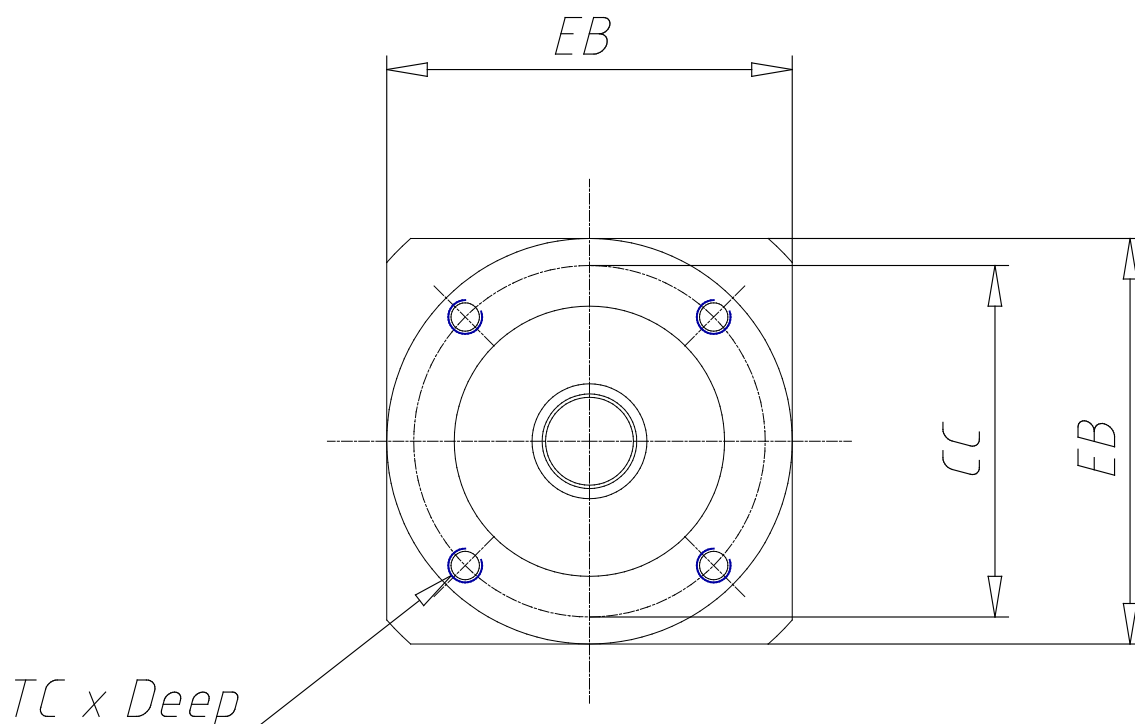

Planetary gear in line - Mod.GB D

Product code: GB-120-05-D-1000

Datasheet creation date: 07/03/2025 15:38

Check the most updated document online [click here](#)

TECHNICAL DATA

DS (mm)	25
LS (mm)	55
DC (mm)	80
LC (mm)	4
CC (mm)	100
TC x Depth	M10 x 16
EA (mm)	136.5
EB (mm)	130
DG (mm)	115
DM (mm)	24
CM (mm)	145.0
TM x Depth	M8 x 18
Weight (kg)	6.00

Planetary gear in line - Mod.GB D

Product code: GB-120-05-D-1000

DIMENSIONS

DS (mm)	25
LS (mm)	55
DC (mm)	80
LC (mm)	4
CC (mm)	100
TC x Depth	M10 x 16
EA (mm)	136.5
EB (mm)	130
DG (mm)	115
DM (mm)	24
CM (mm)	145.0
TM x Depth	M8 x 18
Weight (kg)	6.00