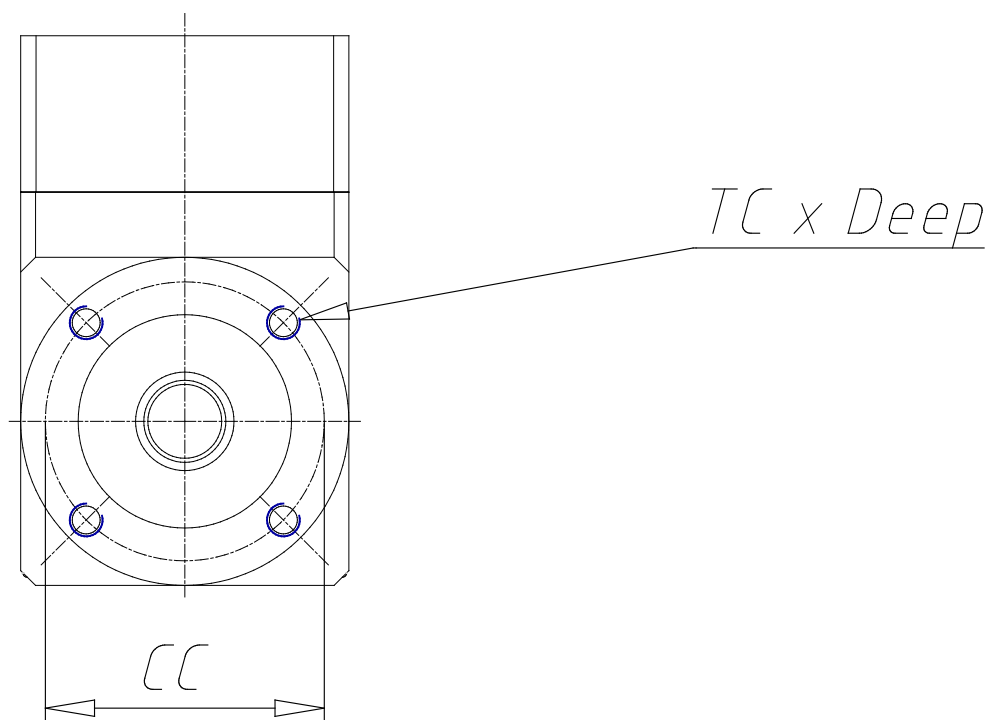

Planetary gear orthogonal - Mod. GB A

Product code: GB-120-07-A-1000

Datasheet creation date: 07/03/2025 15:38

Check the most updated document online [click here](#)

TECHNICAL DATA

Mod.	GB-120-07-A-1000
BACKLASH	<11'

Planetary gear orthogonal - Mod. GB A

Product code: GB-120-07-A-1000

DIMENSIONS

DS (mm)	25
LS (mm)	55
DC (mm)	80
LC (mm)	4
CC (mm)	100
TC x Depth	M10 x 16
EA (mm)	194
EB (mm)	130
EC (mm)	160.5
DG (mm)	115
DM (mm)	24
CM (mm)	145.0
TM x Depth	M8 x 18
Weight (kg)	12.00