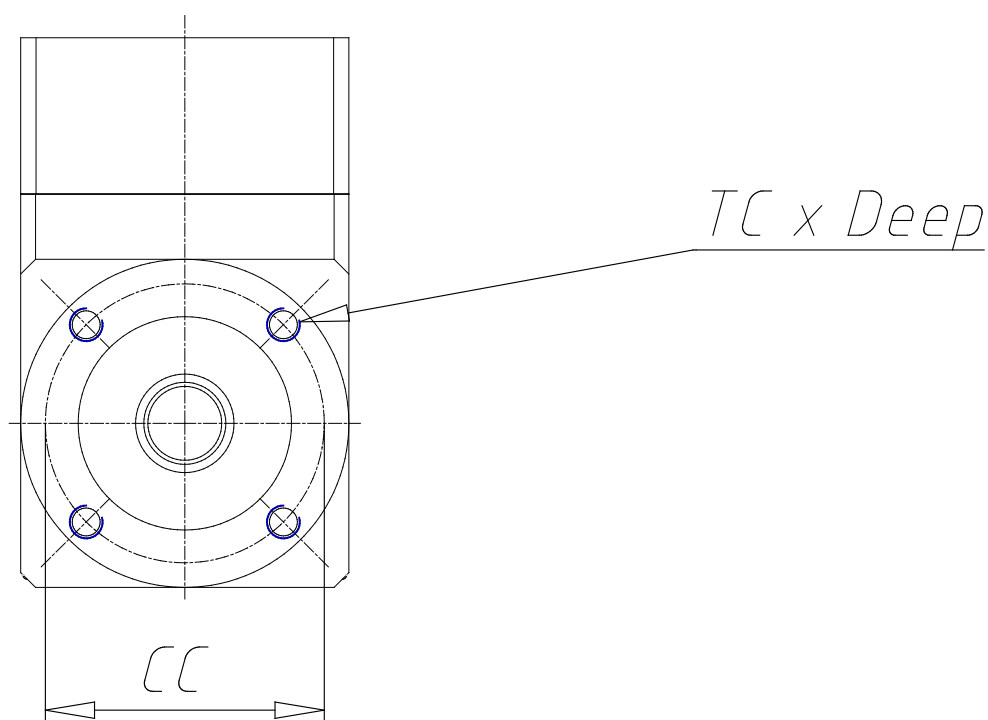

## Planetary gear orthogonal - Mod. GB A

Product code: GB-120-10-A-1000

Datasheet creation date: 07/03/2025 15:38

Check the most updated document online [click here](#)

### TECHNICAL DATA

Mod.	GB-120-10-A-1000
BACKLASH	<11'

## Planetary gear orthogonal - Mod. GB A

Product code: GB-120-10-A-1000

### DIMENSIONS

DS (mm)	25
LS (mm)	55
DC (mm)	80
LC (mm)	4
CC (mm)	100
TC x Depth	M10 x 16
EA (mm)	194
EB (mm)	130
EC (mm)	160.5
DG (mm)	115
DM (mm)	24
CM (mm)	145.0
TM x Depth	M8 x 18
Weight (kg)	12.00