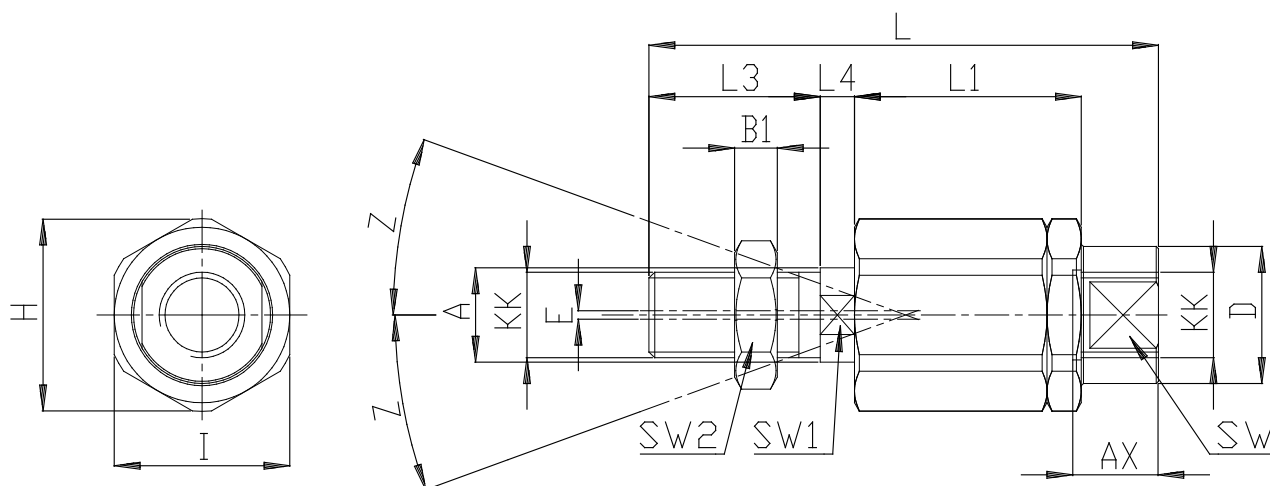

Self aligning rod - Mod. GK

Product code: GK-125

Datasheet creation date: 07/03/2025 16:02

Check the most updated document online [click here](#)

TECHNICAL DATA

Mod.	GK-125
------	--------

Self aligning rod - Mod. GK

Product code: GK-125

DIMENSIONS

KK	M27X2
L (mm)	147.0
L1 (mm)	60.0
L3 (mm)	54
L4 (mm)	10.0
A (mm)	32
D (mm)	57.0
H (mm)	70
I (mm)	65
SW (mm)	54
SW1 (mm)	24
SW2 (mm)	41
B1 (mm)	12
AX (mm)	48.0
Z (mm)	4
E (mm)	2