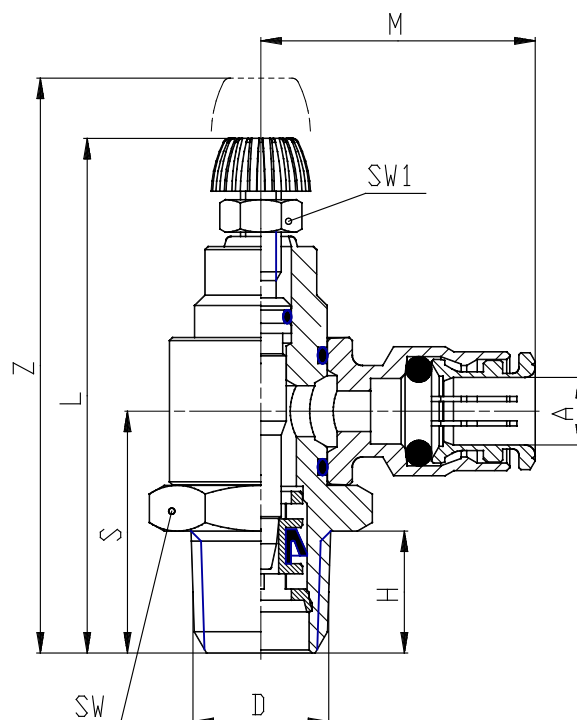

Valves Series GMCU - Valves Series GMCU

Product code: GMCU 06-04

Datasheet creation date: 10/03/2025 12:11

Check the most updated document online [click here](#)

■ TECHNICAL DATA

Mod.	GMCU 06-04
------	------------

Valves Series GMCU - Valves Series GMCU

Product code: GMCU 06-04

DIMENSIONS

A	3/8
D (INCH)	1/4
S (INCH)	0.945
H (INCH)	0.472
L (INCH)	1.988
Z (INCH)	2.224
M (INCH)	1.142
SW (INCH)	0.748
SW1 (INCH)	0.276