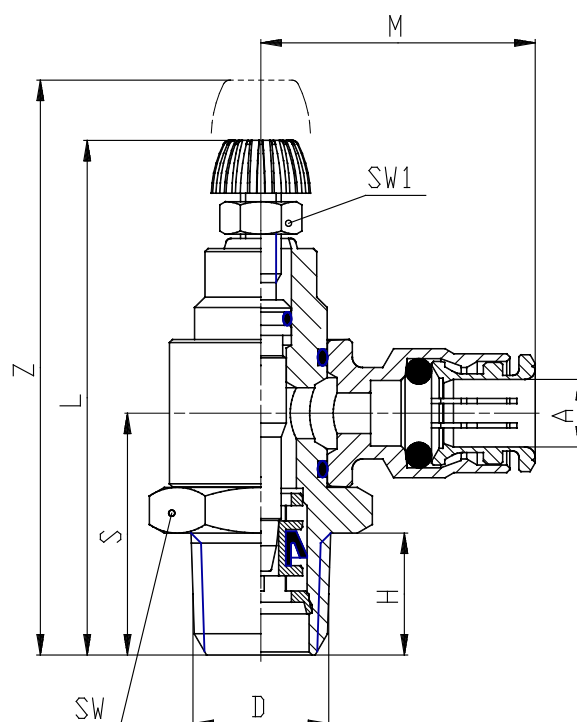

Valves Series GMCU - Valves Series GMCU

Product code: GMCU 06-06

Datasheet creation date: 10/03/2025 12:11

Check the most updated document online [click here](#)

■ TECHNICAL DATA

Mod.	GMCU 06-06
------	------------

Valves Series GMCU - Valves Series GMCU

Product code: GMCU 06-06

DIMENSIONS

A	3/8
D (INCH)	3/8
S (INCH)	0.965
H (INCH)	0.472
L (INCH)	2.224
Z (INCH)	2.539
M (INCH)	1.201
SW (INCH)	0.866
SW1 (INCH)	0.394