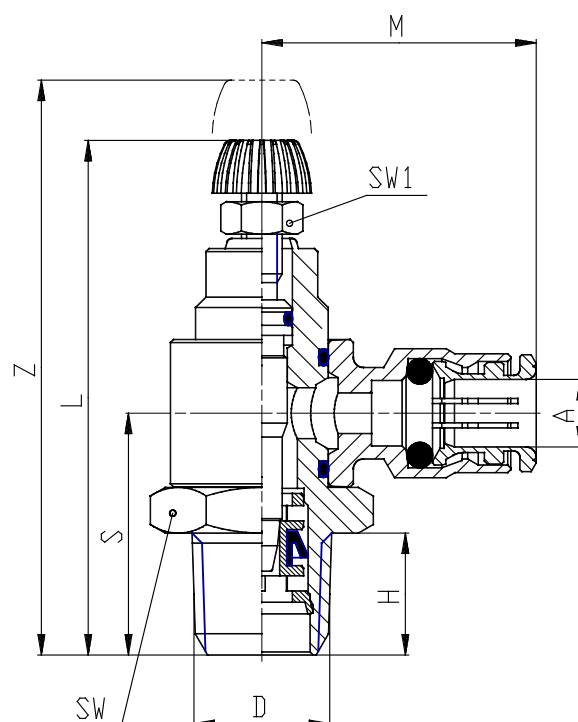

## Valves Series GMCU - Valves Series GMCU

Product code: GMCU 53-02

Datasheet creation date: 10/03/2025 12:11

Check the most updated document online [click here](#)

### TECHNICAL DATA

Mod.	GMCU 53-02
------	------------

## Valves Series GMCU - Valves Series GMCU

Product code: GMCU 53-02

### DIMENSIONS

<b>A</b>	5/32
<b>D (INCH)</b>	1/8
<b>S (INCH)</b>	0.787
<b>H (INCH)</b>	0.315
<b>L (INCH)</b>	1.791
<b>Z (INCH)</b>	2.008
<b>M (INCH)</b>	0.866
<b>SW (INCH)</b>	0.551
<b>SW1 (INCH)</b>	0.276