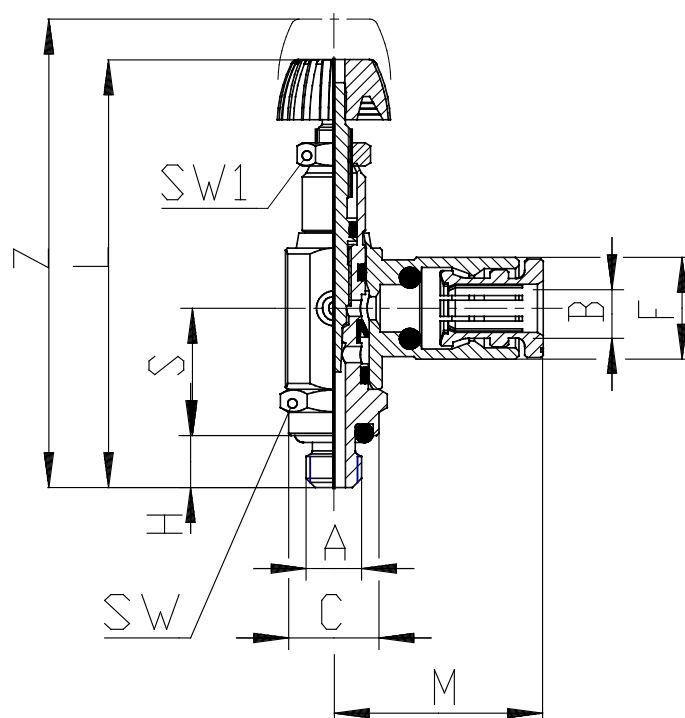

Valves Series GMCU 53-32 - Valves Series GMCU 53-32

Product code: GMCU 53-32

Datasheet creation date: 10/03/2025 12:11

Check the most updated document online [click here](#)

TECHNICAL DATA

Mod.	GMCU 53-32
------	------------

Valves Series GMCU 53-32 - Valves Series GMCU 53-32

Product code: GMCU 53-32

DIMENSIONS

A	10-32
B	5/32
C (INCH)	0.307
S (INCH)	0.433
H (INCH)	0.177
L (INCH)	1.457
Z (INCH)	1.614
M (INCH)	0.709
F (INCH)	0.346
SW (INCH)	0.315
SW1 (INCH)	0.217