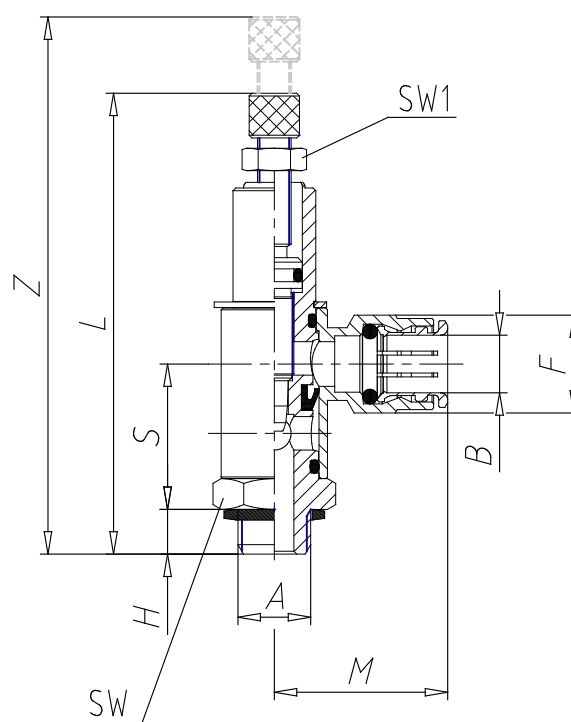

Valves - Series GMVU

Product code: GMVU 903-1/8-6

Datasheet creation date: 10/03/2025 12:11

Check the most updated document online [click here](#)

TECHNICAL DATA

Mod.	GMVU 903-1/8-6
------	----------------

Valves - Series GMVU

Product code: GMVU 903-1/8-6

DIMENSIONS

A (A)	G1/8
B (B / mm)	6
S (S / mm)	22.5
H (H / mm)	5
L (L / mm)	65.5
Z (Z / mm)	72.5
M (M / mm)	26.5
F (F / mm)	13.0
SW (SW / mm)	14
SW1 (SW1 / mm)	7.0