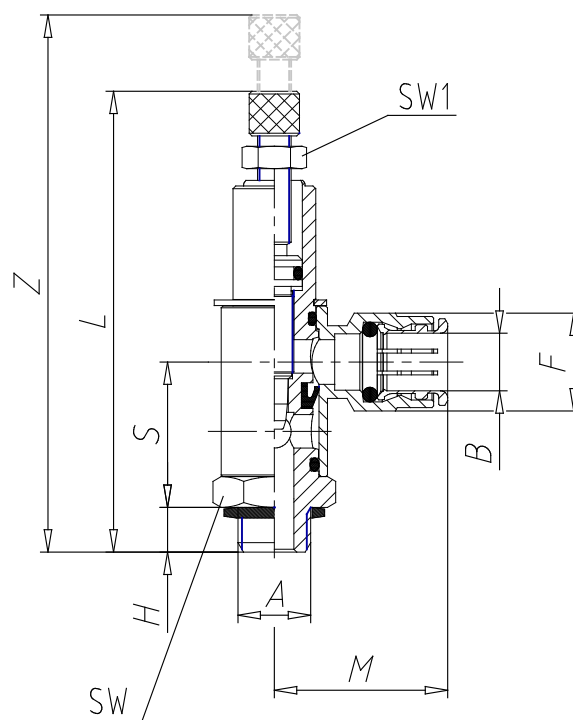

Valves - Series GMVU

Product code: GMVU 905-1/4-8

Datasheet creation date: 10/03/2025 12:12

Check the most updated document online [click here](#)

TECHNICAL DATA

Mod.	GMVU 905-1/4-8
------	----------------

Valves - Series GMVU

Product code: GMVU 905-1/4-8

DIMENSIONS

A (A)	G1/4
B (B / mm)	8
S (S / mm)	27.0
H (H / mm)	7
L (L / mm)	85.0
Z (Z / mm)	97.5
M (M / mm)	28.5
F (F / mm)	15.0
SW (SW / mm)	19
SW1 (SW1 / mm)	10.0