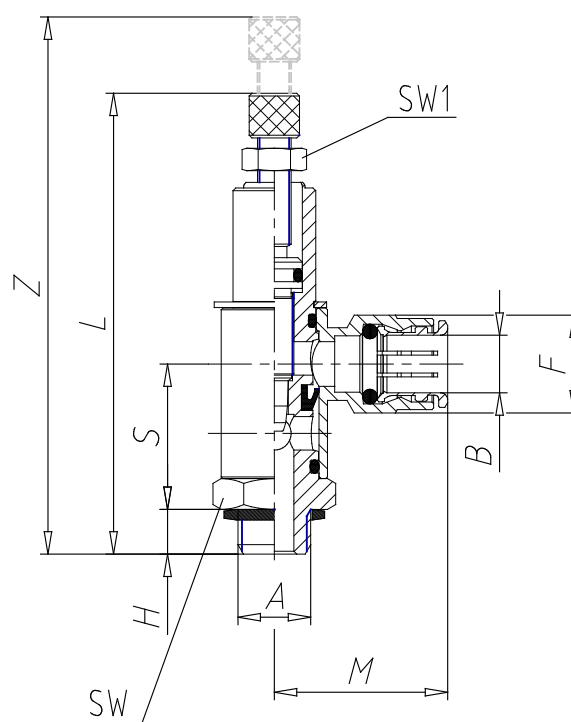

Valves - Series GMVU

Product code: GMVU 906-1/4-10

Datasheet creation date: 10/03/2025 12:12

Check the most updated document online [click here](#)

TECHNICAL DATA

Mod.	GMVU 906-1/4-10
------	-----------------

Valves - Series GMVU

Product code: GMVU 906-1/4-10

DIMENSIONS

A (A)	G1/4
B (B / mm)	10
S (S / mm)	27.0
H (H / mm)	7
L (L / mm)	85.0
Z (Z / mm)	97.5
M (M / mm)	31.0
F (F / mm)	17.5
SW (SW / mm)	19
SW1 (SW1 / mm)	10.0