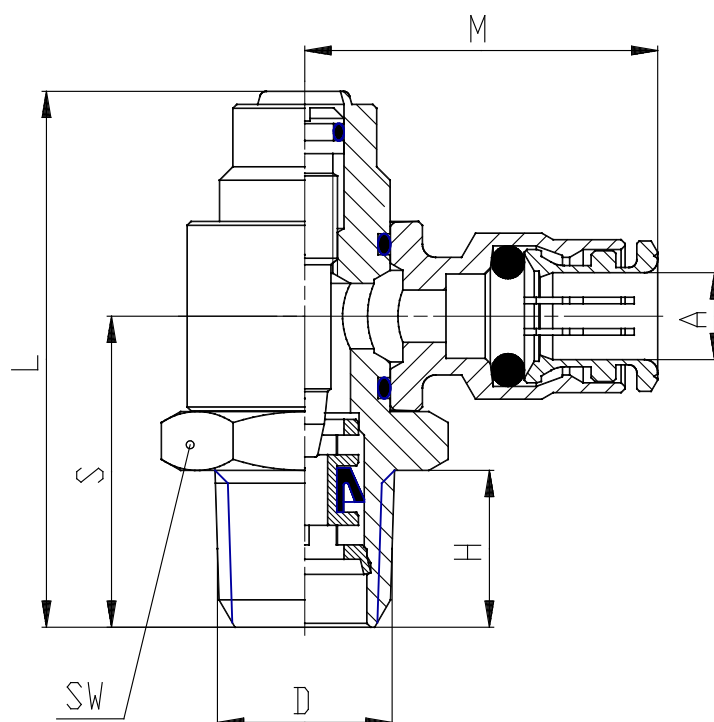

- Valves Series GSCU

Product code: GSCU 06-06

Datasheet creation date: 10/03/2025 12:12

Check the most updated document online [click here](#)

TECHNICAL DATA

Mod.	GSCU 06-06
------	------------

- Valves Series GSCU

Product code: GSCU 06-06

DIMENSIONS

A	3/8
D (NPTF) (INCH)	3/8
S (INCH)	0.965
H (INCH)	0.472
L (INCH)	1.803
Z (INCH)	2.539
M (INCH)	1.201
SW (INCH)	0.866