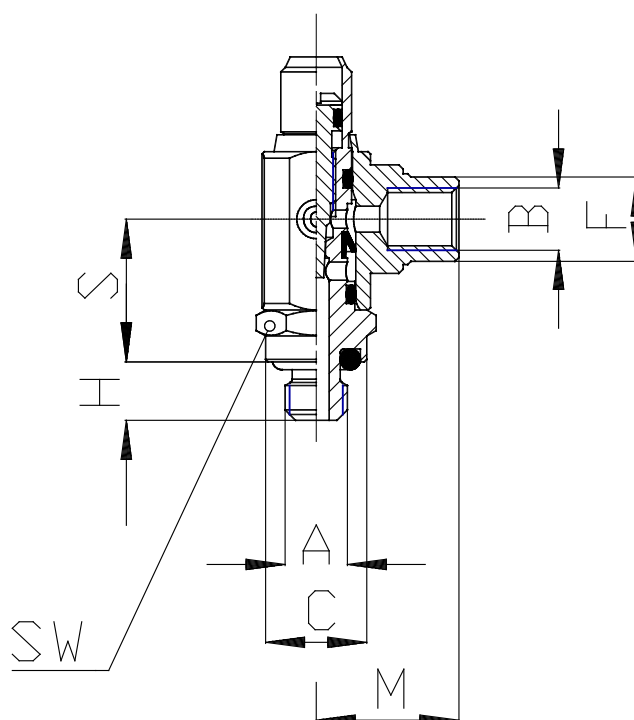

- Valves Series GSCU 53 -32

Product code: GSCU 53-32

Datasheet creation date: 10/03/2025 12:12

Check the most updated document online [click here](#)

TECHNICAL DATA

Mod.	GSCU 53-32
------	------------

- Valves Series GSCU 53 -32

Product code: GSCU 53-32

DIMENSIONS

A (UNF)	10-32
B	5/32
C (INCH)	0.307
S (INCH)	0.433
H (INCH)	0.177
L (INCH)	1.102
Z (INCH)	1.614
M (INCH)	0.709
F (INCH)	0.346
SW (INCH)	0.315