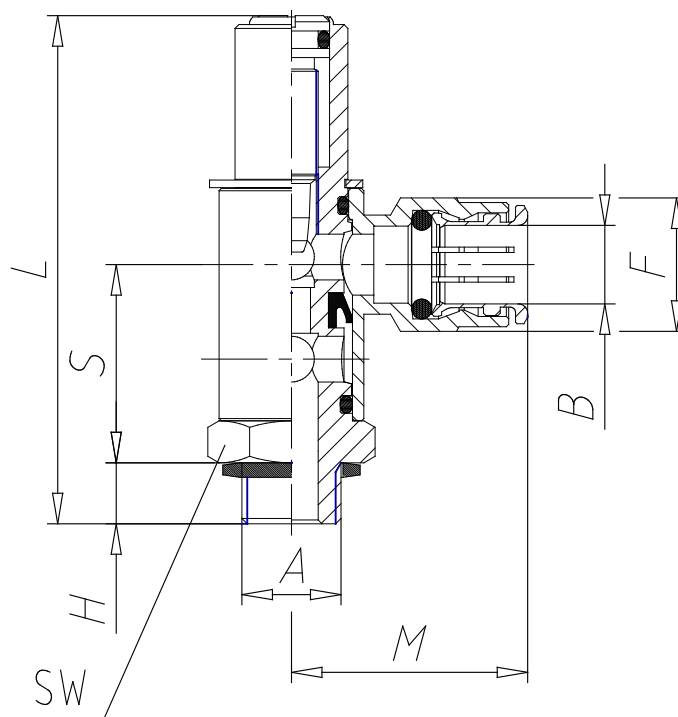

## Valves - Series GSCU

Product code: GSCU 803-1/8-6

Datasheet creation date: 10/03/2025 12:12

Check the most updated document online [click here](#)

### TECHNICAL DATA

Mod.	GSCU 803-1/8-6
------	----------------

## Valves - Series GSCU

Product code: GSCU 803-1/8-6

### DIMENSIONS

<b>A</b>	G1/8
<b>B (mm)</b>	6
<b>S (mm)</b>	22.5
<b>H (mm)</b>	5
<b>L (mm)</b>	50.0
<b>M (mm)</b>	26.5
<b>F (mm)</b>	13.0
<b>SW (mm)</b>	14