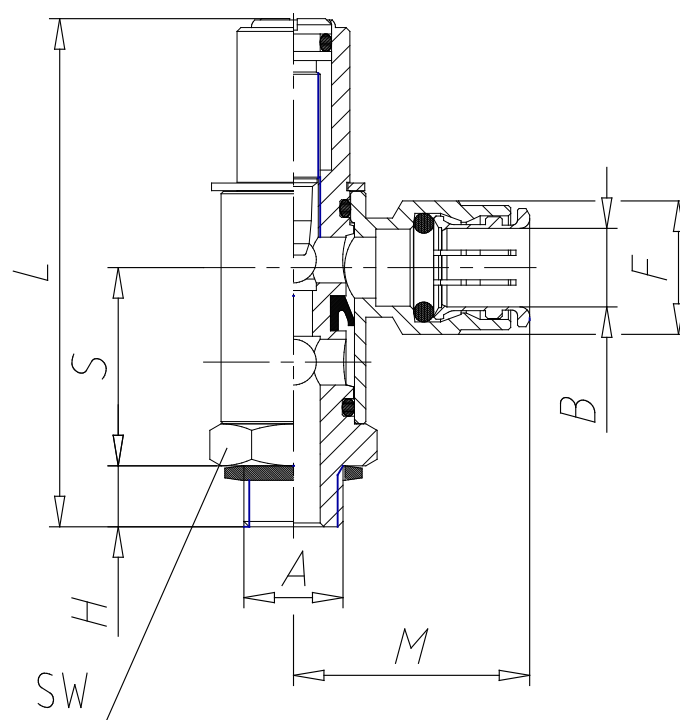

Valves - Series GSCU

Product code: GSCU 804-1/8-8

Datasheet creation date: 10/03/2025 12:12

Check the most updated document online [click here](#)

TECHNICAL DATA

Mod.	GSCU 804-1/8-8
------	----------------

Valves - Series GSCU

Product code: GSCU 804-1/8-8

DIMENSIONS

A	G1/8
B (mm)	8
S (mm)	22.5
H (mm)	5
L (mm)	50.0
M (mm)	28.0
F (mm)	15.0
SW (mm)	14