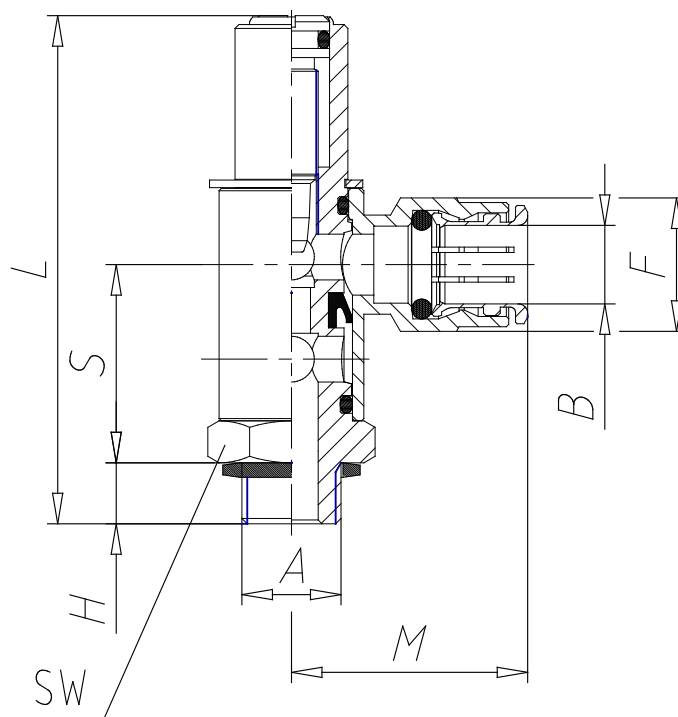

## Valves - Series GSCU

Product code: GSCU 805-1/4-8

Datasheet creation date: 10/03/2025 12:12

Check the most updated document online [click here](#)

### TECHNICAL DATA

Mod.	GSCU 805-1/4-8
------	----------------

## Valves - Series GSCU

Product code: GSCU 805-1/4-8

### DIMENSIONS

<b>A</b>	G1/4
<b>B (mm)</b>	8
<b>S (mm)</b>	27.0
<b>H (mm)</b>	7
<b>L (mm)</b>	67.5
<b>M (mm)</b>	28.5
<b>F (mm)</b>	15.0
<b>SW (mm)</b>	19