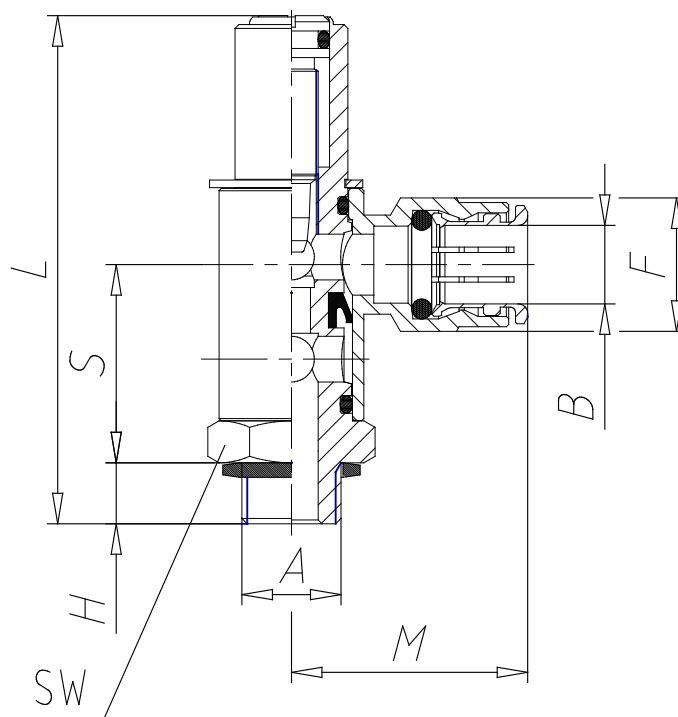

## Valves - Series GSCU

Product code: GSCU 806-1/4-10

Datasheet creation date: 10/03/2025 12:12

Check the most updated document online [click here](#)

### TECHNICAL DATA

Mod.	GSCU 806-1/4-10
------	-----------------

## Valves - Series GSCU

Product code: GSCU 806-1/4-10

### DIMENSIONS

<b>A</b>	G1/4
<b>B (mm)</b>	10
<b>S (mm)</b>	27.0
<b>H (mm)</b>	7
<b>L (mm)</b>	67.5
<b>M (mm)</b>	31.0
<b>F (mm)</b>	17.5
<b>SW (mm)</b>	19