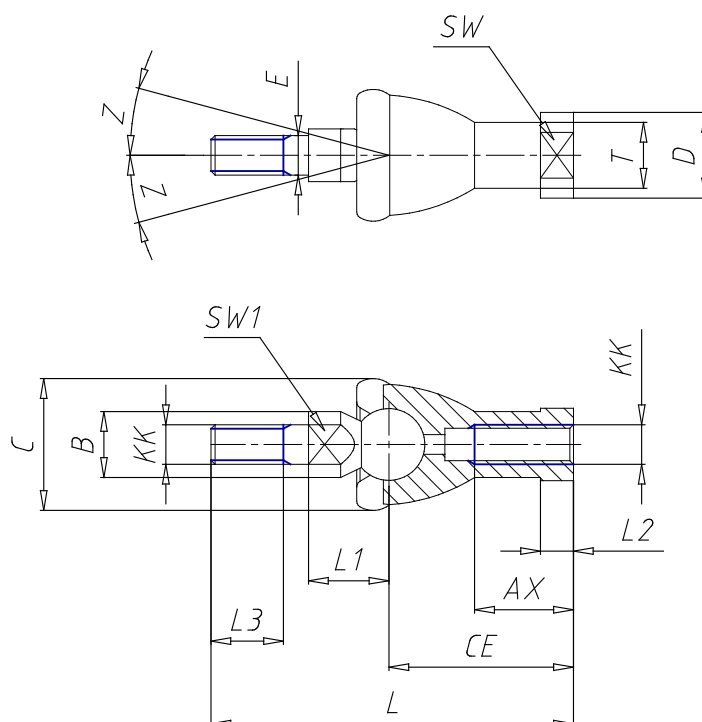

Mod. GY - Piston Rod Socket Joint

Product code: GY-12-16

Datasheet creation date: 07/03/2025 15:55

Check the most updated document online [click here](#)

TECHNICAL DATA

Mod.	GY-12-16
------	----------

Mod. GY - Piston Rod Socket Joint

Product code: GY-12-16

DIMENSIONS

KK	M 6x1
L (mm)	55
CE (mm)	28
L2 (mm)	5.0
AX (mm)	15
E (mm)	6
Ø B (mm)	10
Ø C (mm)	20
Ø T (mm)	10.0
Ø D (mm)	13
L1 (mm)	12.2
L3 (mm)	11
SW1 (mm)	8
SW (mm)	11
Z (mm)	15