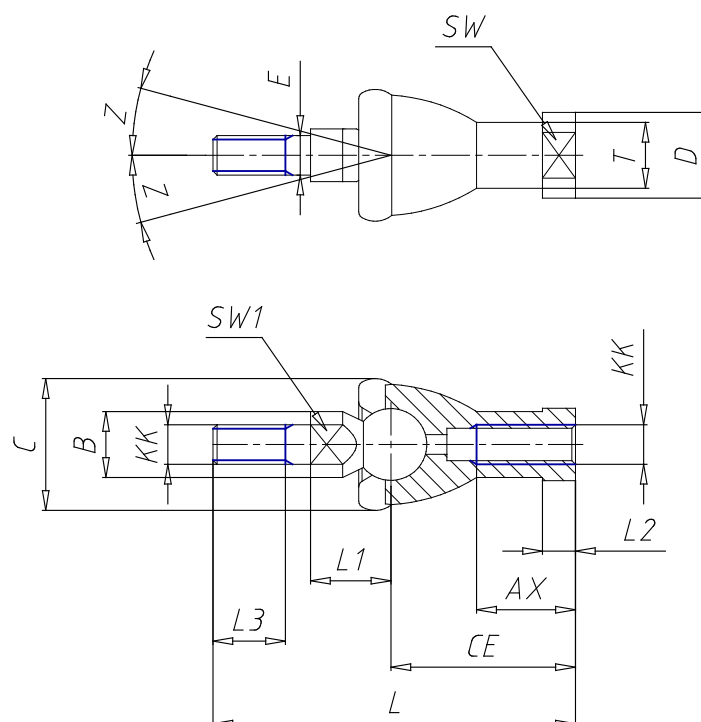

## Piston Rod Socket Joint - Mod. GY

Product code: GY-50-63

Datasheet creation date: 07/03/2025 16:03

Check the most updated document online [click here](#)

### TECHNICAL DATA

Mod.	GY-50-63
------	----------

## Piston Rod Socket Joint - Mod. GY

Product code: GY-50-63

### DIMENSIONS

KK	M 16x1.5
L (mm)	112
CE (mm)	50
L2 (mm)	8.0
AX (mm)	27
E (mm)	16
Ø B (mm)	22
Ø C (mm)	40
Ø T (mm)	22.0
Ø D (mm)	27
L1 (mm)	27.5
L3 (mm)	23
SW1 (mm)	19
SW (mm)	22
Z (mm)	11